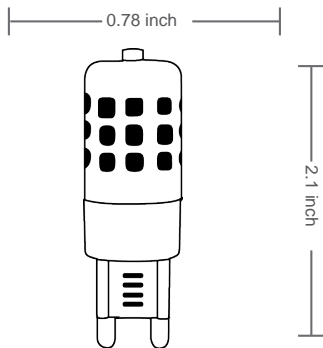

G9 5W DIMMABLE

The EnVision LED G9 bulb in LED brings lighting to the next level. This G9 bulb provides a high CRI >90 and light output that will add shine to the application it is being used in. Our newest G9 features a 450lm efficiency, a wider beam angle, and is dimmable. Enjoy watching your energy bills fall, while also saving on replacement costs, as our G9 last up to 25,000 hours.

Type	Model	Volt	Watt	Lumen	Color	CRI	Beam Spread
G9	LED-G9-5W-HL-30K	120V	5W	450	Warm-3000k	>90	310°
G9	LED-G9-5W-HL-40K	120V	5W	450	Cool-4000k	>90	310°