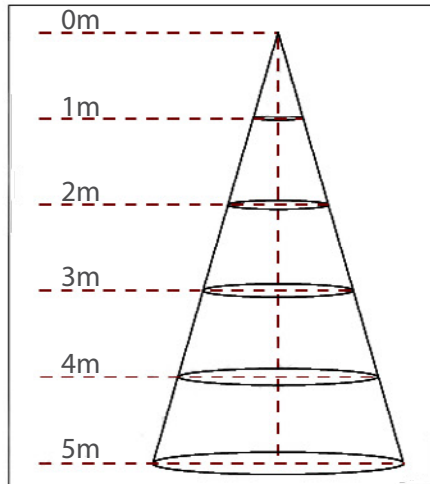

On/off control

Detection area

Stand-by dimming level

Stand-by period

Remote control setting

2/4' MINI STRIP FIXTURE DIMENSIONS

ACCESSORIES DIMENSIONS

2/4' MINI STRIP FIXTURE PHOTOMETRICS

Height	Average Lux (lx)	Light Range (dia.)
1M	320.7	316.46cm
2M	80.17	632.92cm
3M	35.63	949.37cm
4M	20.04	1265.83cm
5M	12.83	1582.29cm

MOTION SENSOR PHOTOMETRICS

Well covered
Covered