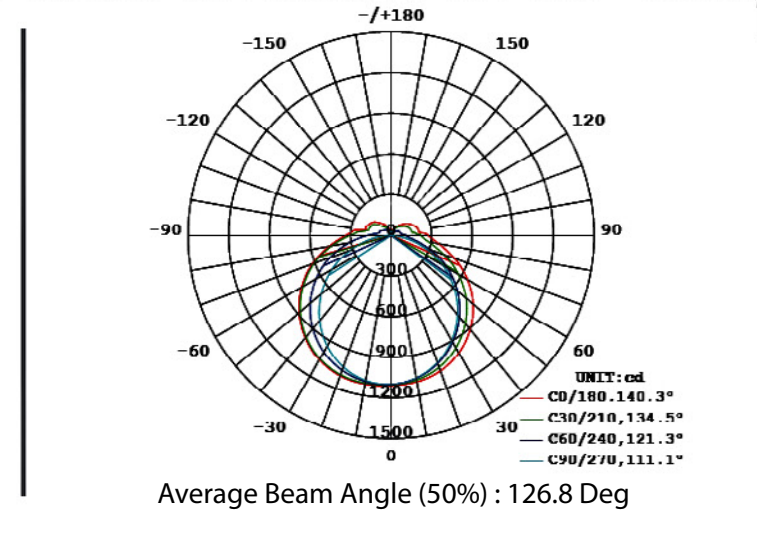

On/off control

Detection area

Stand-by dimming level

Stand-by period

Remote control setting

2/4' MINI STRIP FIXTURE DIMENSIONS

ACCESSORIES DIMENSIONS

2/4' MINI STRIP FIXTURE PHOTOMETRICS

Height	Average Lux (lx)	Light Range (dia.)
1M	320.7	316.46cm
2M	80.17	632.92cm
3M	35.63	949.37cm
4M	20.04	1265.83cm
5M	12.83	1582.29cm

MOTION SENSOR PHOTOMETRICS

Well covered
Covered