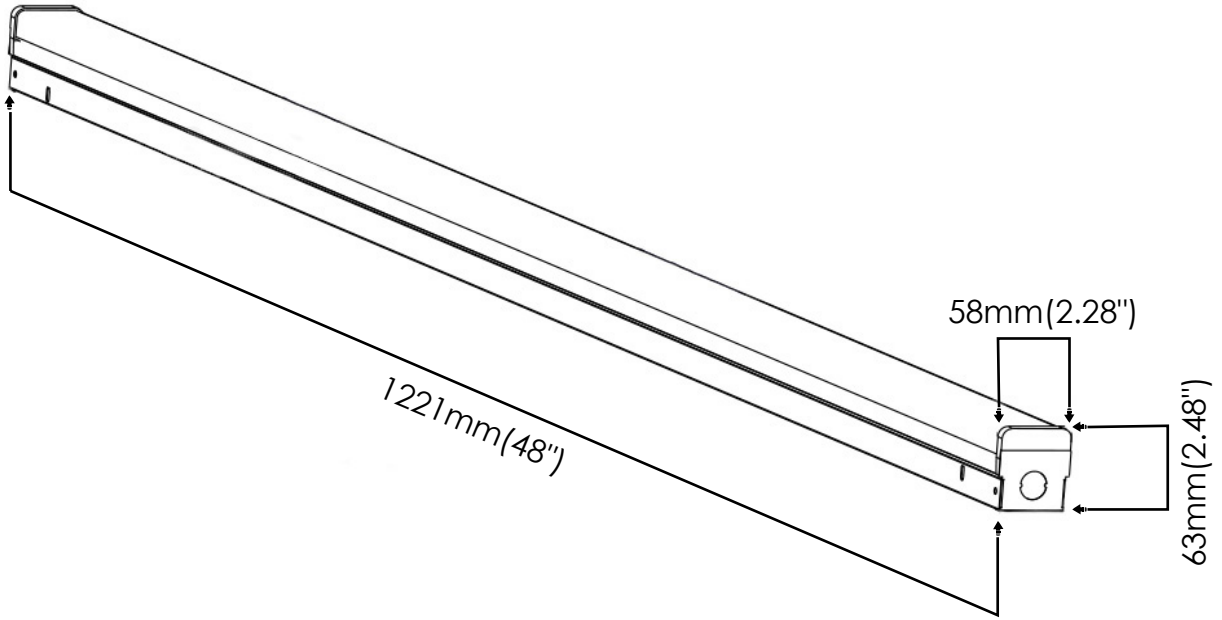

On/off control

Detection area

Stand-by dimming level

Stand-by period

Remote control setting

2/4' MINI STRIP FIXTURE DIMENSIONS

ACCESSORIES DIMENSIONS

2/4' MINI STRIP FIXTURE PHOTOMETRICS

Height	Average Lux (lx)	Light Range (dia.)
1M	320.7	316.46cm
2M	80.17	632.92cm
3M	35.63	949.37cm
4M	20.04	1265.83cm
5M	12.83	1582.29cm

MOTION SENSOR PHOTOMETRICS

Well covered
Covered