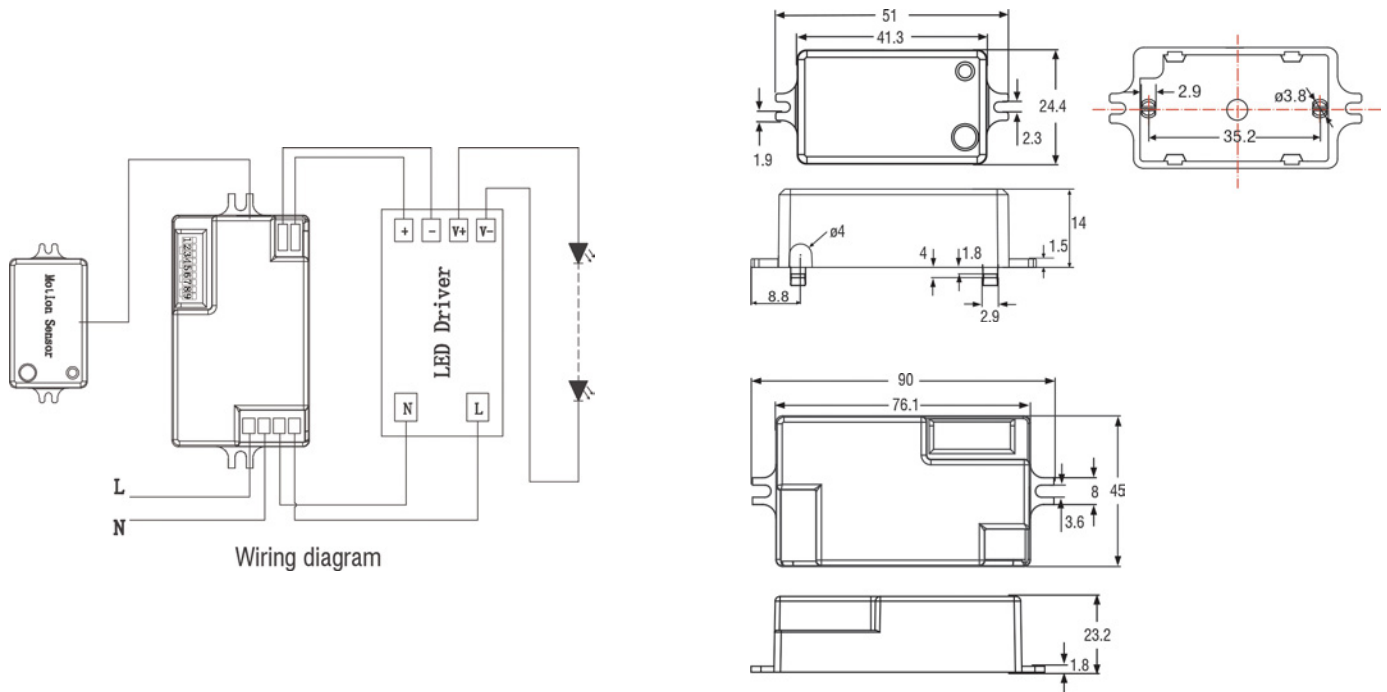

On/off control

Detection area

Stand-by dimming level

Stand-by period

Remote control setting

2/4' MINI STRIP FIXTURE DIMENSIONS

ACCESSORIES DIMENSIONS

2/4' MINI STRIP FIXTURE PHOTOMETRICS

Height	Average Lux (lx)	Light Range (dia.)
1M	320.7	316.46cm
2M	80.17	632.92cm
3M	35.63	949.37cm
4M	20.04	1265.83cm
5M	12.83	1582.29cm

MOTION SENSOR PHOTOMETRICS

Well covered
Covered