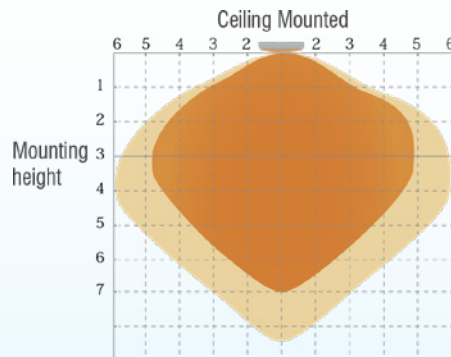

On/off control

Detection area

Stand-by dimming level

Stand-by period

Remote control setting

2/4' MINI STRIP FIXTURE DIMENSIONS

ACCESSORIES DIMENSIONS

2/4' MINI STRIP FIXTURE PHOTOMETRICS

Height	Average Lux (lx)	Light Range (dia.)
1M	320.7	316.46cm
2M	80.17	632.92cm
3M	35.63	949.37cm
4M	20.04	1265.83cm
5M	12.83	1582.29cm

MOTION SENSOR PHOTOMETRICS

Well covered
Covered