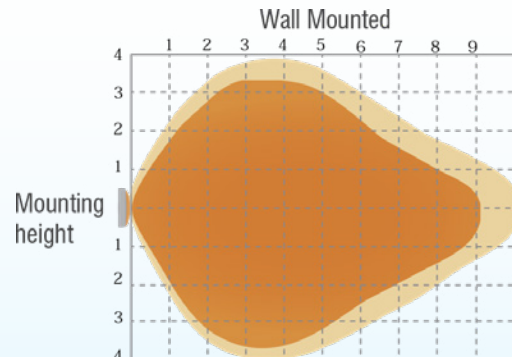

On/off control

Detection area

Stand-by dimming level

Stand-by period

Remote control setting

2/4' MINI STRIP FIXTURE DIMENSIONS

ACCESSORIES DIMENSIONS

2/4' MINI STRIP FIXTURE PHOTOMETRICS

Height	Average Lux (lx)	Light Range (dia.)
1M	320.7	316.46cm
2M	80.17	632.92cm
3M	35.63	949.37cm
4M	20.04	1265.83cm
5M	12.83	1582.29cm

MOTION SENSOR PHOTOMETRICS

Well covered
Covered