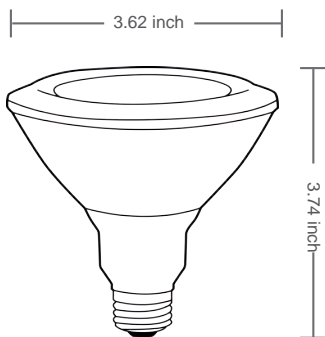

# PAR-30 LITE

The EnVision LED PAR-30 LITE Series bulb in LED integrates the use of Philips Lumiled 3030 chips, weighs an industry changing 0.24lb., and is Energy Star approved. It is ideal for use in residential, commercial, and in wet locations applications. Enjoy watching your energy bills fall, while also saving on replacement costs, as our PAR-30 is rated 25,000 hours. All of EnVision LED's PAR bulbs are now JA8-2016 Listed.

Type	Model	Volt	Watt	Lumen	Color	CRI	Beam Spread
PAR-30	LED-P30-10W-30K	120V	10W	800	Warm-3000k	>90	40°
PAR-30	LED-P30-10W-50K	120V	10W	800	Day-5000k	>90	40°