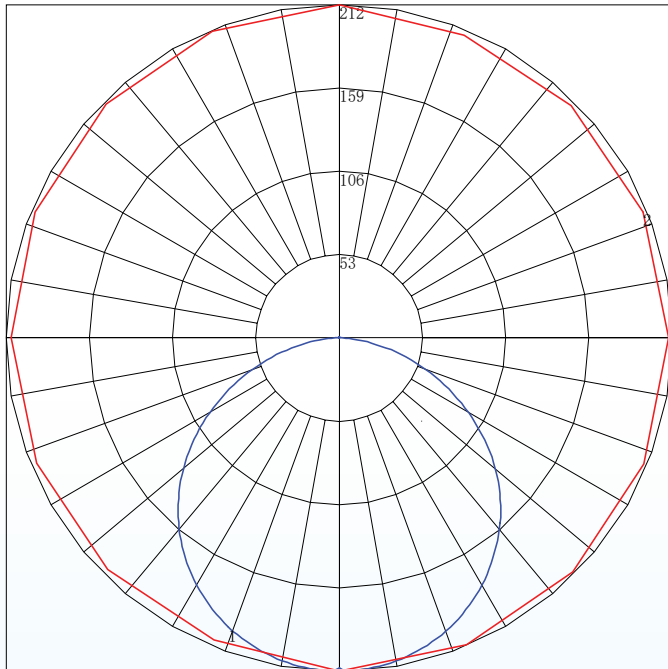

LED-SLDSK - *Size/Shape/Watts* **_** *Color* **_** *Trims* **_** *Converter* **_** *EMB* **_** *Warranty*

1 **2** **3** **4** **5** **6** **7**

1 Product	2 Size/Shape/Watts	3 Color	4 Trims	5 Converter	6 EMB	7 Warranty
LED-SLDSK	5R-10W 5" Round, 10W (650lm) 5SQ-10W 5" Square, 10W (650lm) 7R-15W 7" Round, 15W (1000lm) 7SQ-15W 7" Square, 15W (1000lm) 12R-22W 12" Round, 22W (1450lm) 12SQ-22W 12" Square, 22W (1450lm)	30K 3000K 40K 4000K 50K 5000K TRI Variable (5" & 7" only)	WHT White (incl.) BLK Black BZ Bronze BN Brushed Nickel	4-RK 4" Recessed Can Converter 6-RK 6" Recessed Can Converter	Emergency Backup (for 7" Round Only)	5YR 5 Year (incl.) 10YR 10 Year

PHOTOMETRICS

5" Polar Graph

Maximum Candela = 212.42 Located At Horizontal Angle = 270, Vertical Angle = 1
 # 1 - Vertical Plane Through Horizontal Angles (270 - 90) (Through Max. Cd.)
 # 2 - Horizontal Cone Through Vertical Angle (1) (Through Max. Cd.)

7" Polar Graph

Maximum Candela = 317.89 Located At Horizontal Angle = 10, Vertical Angle = 1
 # 1 - Vertical Plane Through Horizontal Angles (10 - 190) (Through Max. Cd.)
 # 2 - Horizontal Cone Through Vertical Angle (1) (Through Max. Cd.)