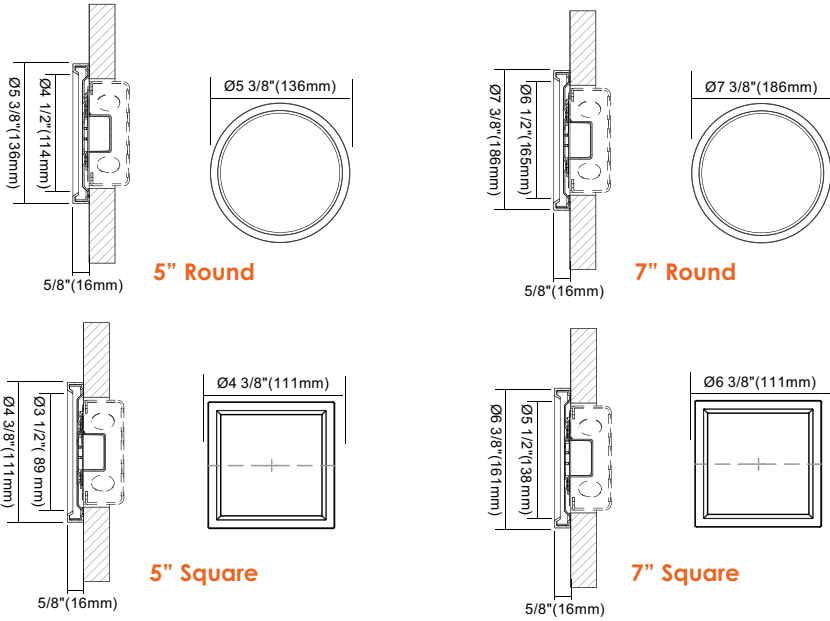

DIMENSIONS

DIMMER COMPATIBILITY

Brand	Series	Model	Load	Dimmability
Lutron	Ariadni	AYCL-153P	150W	OK
	Diva	DV-600PR	600W	OK
	Diva	DVCL-153P	150W	OK
	Maestro	MACL-153MH	600W	OK
	Maestro Wireless	MRF2-6CL	150W	OK
	Rotary	D-600P	600W	OK
	Electronic(ELV)	NTElv-300P	600W	OK
	Skylark	S-600P	600W	OK
	Skylark Contour	CT-600P	600W	OK
	Skylark Contour	CTCL-153P	150W	OK
	Toggle	TG-600P	600W	OK
Toggle	TGCL-153P	150W	OK	
Leviton	Sureslide	6633	600W	OK
	Sureslide Decora	6674	600W	OK
	Trimatron	6672	600W	OK
	Sureslide	6613	600W	OK
Legrand	Adorne	DLV703	700W	OK
	Harmony	H703PTW	700W	OK
Cooper	Aspire	9530	1000W	OK
	Devine	DAL03P	300W	OK