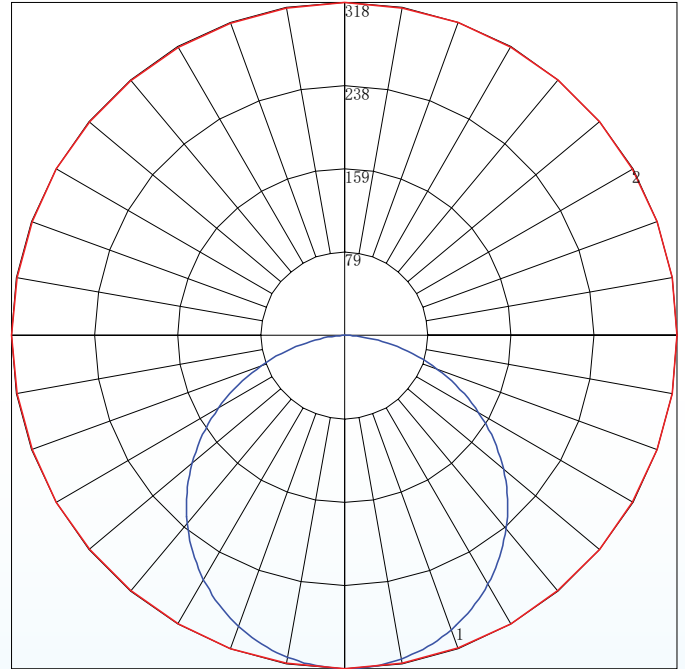

LED-SLDSK - *Size/Shape/Watts* **_** *Color* **_** *Trims* **_** *Converter* **_** *EMB* **_** *Warranty*

1 **2** **3** **4** **5** **6** **7**

1 Product	2 Size/Shape/Watts	3 Color	4 Trims	5 Converter	6 EMB	7 Warranty
LED-SLDSK	5R-10W 5" Round, 10W (650lm) 5SQ-10W 5" Square, 10W (650lm) 7R-15W 7" Round, 15W (1000lm) 7SQ-15W 7" Square, 15W (1000lm) 12R-22W 12" Round, 22W (1450lm) 12SQ-22W 12" Square, 22W (1450lm)	30K 3000K 40K 4000K 50K 5000K TRI Variable (5" & 7" only)	WHT White (incl.) BLK Black BZ Bronze BN Brushed Nickel	4-RK 4" Recessed Can Converter 6-RK 6" Recessed Can Converter	Emergency Backup (for 7" Round Only)	5YR 5 Year (incl.) 10YR 10 Year

PHOTOMETRICS

5" Polar Graph

Maximum Candela = 212.42 Located At Horizontal Angle = 270, Vertical Angle = 1
 # 1 - Vertical Plane Through Horizontal Angles (270 - 90) (Through Max. Cd.)
 # 2 - Horizontal Cone Through Vertical Angle (1) (Through Max. Cd.)

7" Polar Graph

Maximum Candela = 317.89 Located At Horizontal Angle = 10, Vertical Angle = 1
 # 1 - Vertical Plane Through Horizontal Angles (10 - 190) (Through Max. Cd.)
 # 2 - Horizontal Cone Through Vertical Angle (1) (Through Max. Cd.)