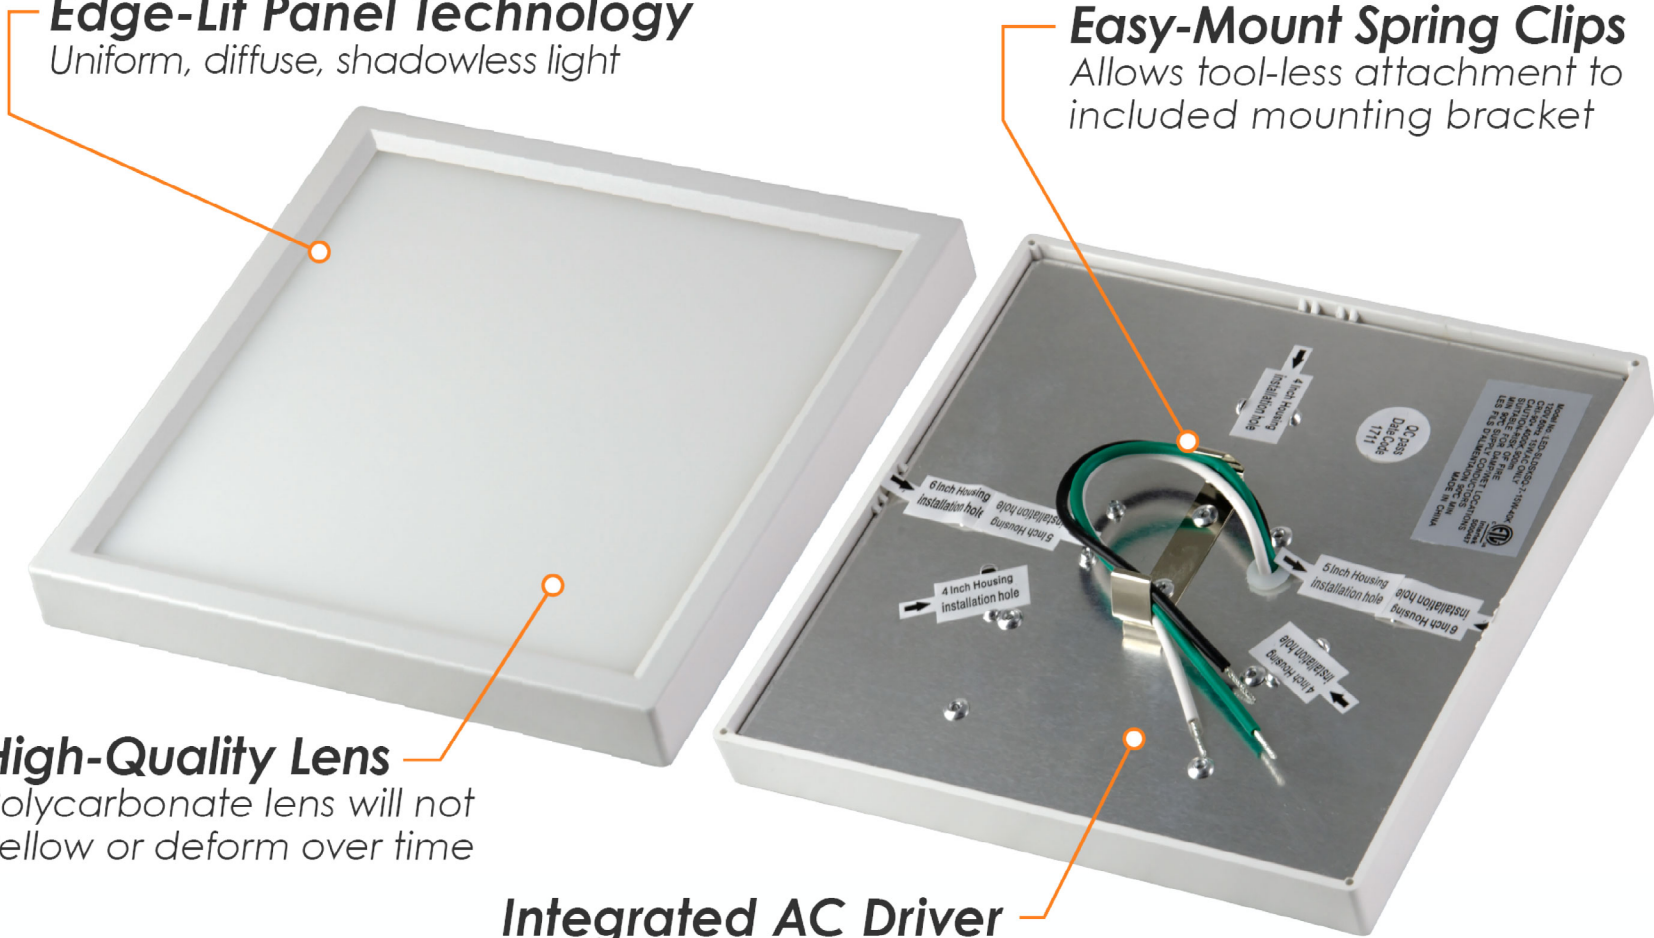

### Product Information:

- Bracket: Adjustable bracket enables various installation
- AC Technology: slim and easy to install without a driver
- Edge-lit Technology: reduces glare with even light distribution
- Rated 50,000 hours life with a 5 year limited warranty
- Dimmable: Compatible with most dimmers down to 5% including Lutron DVCL-153P
- Wet Location Listed as a ceiling mount
- 'TRI' model can switch between 3000k, 4000k, & 5000k color temperatures (available for 5" & 7" fixtures only)
- 15W EMB with a full lumen output for 90 minutes

Specs and model numbers are subject to change with or without notice

**FEATURES**

**Edge-Lit Panel Technology**

*Uniform, diffuse, shadowless light*

**Easy-Mount Spring Clips**

*Allows tool-less attachment to included mounting bracket*

**High-Quality Lens**

*Polycarbonate lens will not yellow or deform over time*

**Integrated AC Driver**

*Easily mount into existing 30/40 j-box*

**DIMENSIONS**

**PHOTOMETRICS**

**5" Polar Graph**

Maximum Candela = 212.42 Located At Horizontal Angle = 270, Vertical Angle = 1  
 # 1 - Vertical Plane Through Horizontal Angles (270 - 90) (Through Max. Cd.)  
 # 2 - Horizontal Cone Through Vertical Angle (1) (Through Max. Cd.)