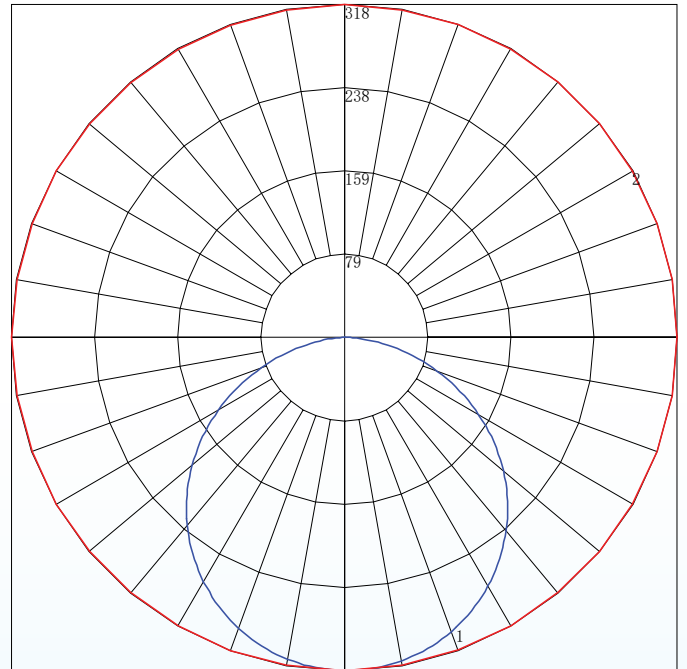

**High-Quality Lens**

*Polycarbonate lens will not yellow or deform over time*

**Integrated AC Driver**

*Easily mount into existing 30/40 j-box*

**DIMENSIONS**

**PHOTOMETRICS**

**5" Polar Graph**

Maximum Candela = 212.42 Located At Horizontal Angle = 270, Vertical Angle = 1  
 # 1 - Vertical Plane Through Horizontal Angles (270 - 90) (Through Max. Cd.)  
 # 2 - Horizontal Cone Through Vertical Angle (1) (Through Max. Cd.)

**7" Polar Graph**

Maximum Candela = 317.89 Located At Horizontal Angle = 10, Vertical Angle = 1  
 # 1 - Vertical Plane Through Horizontal Angles (10 - 190) (Through Max. Cd.)  
 # 2 - Horizontal Cone Through Vertical Angle (1) (Through Max. Cd.)