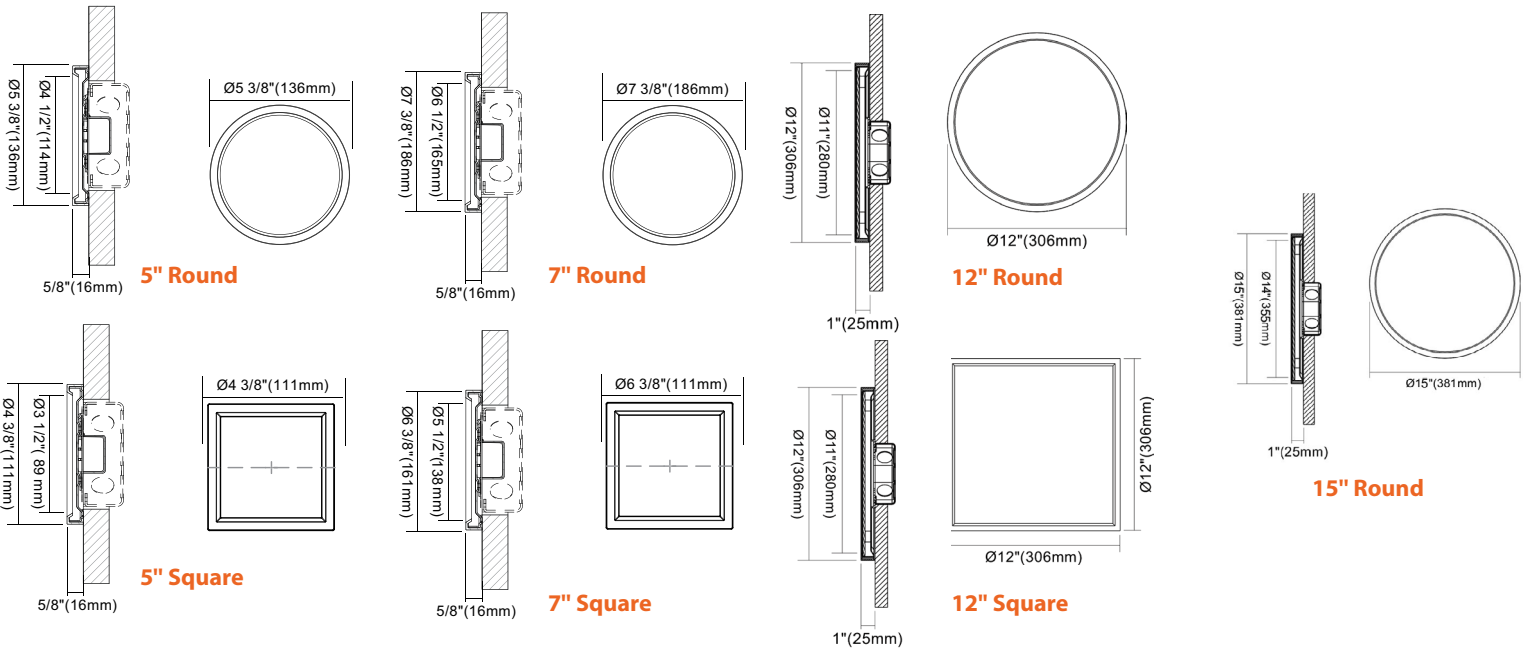

**High-Quality Lens**

*Polycarbonate lens will not yellow or deform over time*

**Integrated AC Driver**

*Easily mount into existing 30/40 j-box*

**DIMENSIONS**

**PHOTOMETRICS**

**5" Polar Graph**

Maximum Candela = 212.42 Located At Horizontal Angle = 270, Vertical Angle = 1  
 # 1 - Vertical Plane Through Horizontal Angles (270 - 90) (Through Max. Cd.)  
 # 2 - Horizontal Cone Through Vertical Angle (1) (Through Max. Cd.)

**7" Polar Graph**

Maximum Candela = 317.89 Located At Horizontal Angle = 10, Vertical Angle = 1  
 # 1 - Vertical Plane Through Horizontal Angles (10 - 190) (Through Max. Cd.)  
 # 2 - Horizontal Cone Through Vertical Angle (1) (Through Max. Cd.)