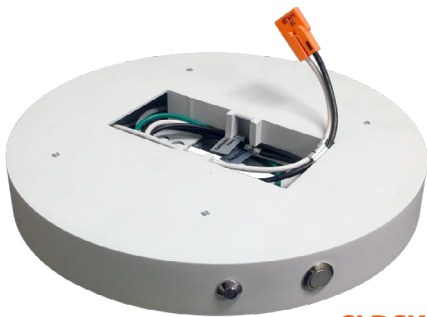

ACCESSORIES

SLDSK-7R-EMB
7" Emergency Backup Module