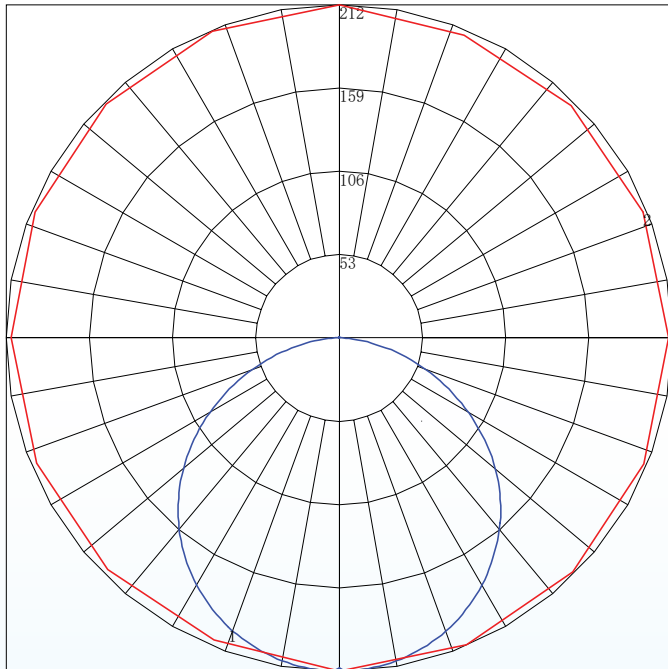

**High-Quality Lens**

*Polycarbonate lens will not yellow or deform over time*

**Integrated AC Driver**

*Easily mount into existing 30/40 j-box*

**DIMENSIONS**

**PHOTOMETRICS**

**5" Polar Graph**

Maximum Candela = 212.42 Located At Horizontal Angle = 270, Vertical Angle = 1  
 # 1 - Vertical Plane Through Horizontal Angles (270 - 90) (Through Max. Cd.)  
 # 2 - Horizontal Cone Through Vertical Angle (1) (Through Max. Cd.)

**7" Polar Graph**

Maximum Candela = 317.89 Located At Horizontal Angle = 10, Vertical Angle = 1  
 # 1 - Vertical Plane Through Horizontal Angles (10 - 190) (Through Max. Cd.)  
 # 2 - Horizontal Cone Through Vertical Angle (1) (Through Max. Cd.)