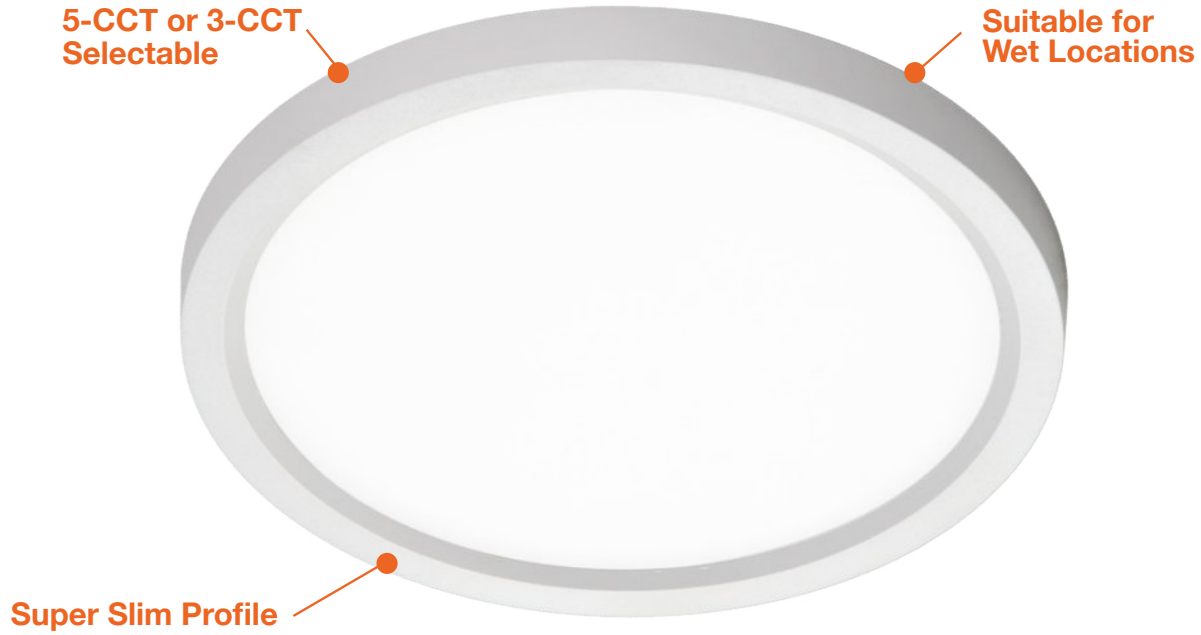

Square Series

- LED-SLDSKSQ-5-10W-TRI White Finish
- LED-SLDSKSQ-5-10W-5CCT-WH White Finish
- LED-SLDSKSQ-7-15W-TRI White Finish
- LED-SLDSKSQ-7-15W-5CCT-WH White Finish
- LED-SLDSKSQ-12-22W-5CCT-WH White Finish

Optional Accessories (Order Separately)

Round Trims	Square Trims	Recessed Can Converter	Emergency Backup	Pendant Stem Mount
SLDSKR-5-TRIM-BLK 5" Round Black	SLDSKSQ-5-TRIM-BLK 5" Square Black	SLDSK-4CLIP 4" Recessed Can Converter for 5" fixtures	SLDSKR-7-EMB-UNV Surface mount pancake EMB	STM-JBX-6-WH 6" Stem Mount (Adjustable length) White Finish
SLDSKR-5-TRIM-BRZ 5" Round Bronze	SLDSKSQ-5-TRIM-BRZ 5" Square Bronze	SLDSK-7-6CLIP 6" Recessed Can Converter for 7" fixtures	SLDSKR-7-EMB-EMPTY-UNV Empty surface mount pancake EMB	STM-JBX-6-BLK 6" Stem Mount (Adjustable length) Black Finish
SLDSKR-5-TRIM-BNI 5" Round Brushed Nickel	SLDSKSQ-5-TRIM-BNI 5" Square Brushed Nickel	SLDSK-12-6CLIP 6" Recessed Can Converter for 12" fixtures	SLDSKR-12-EMB-UNV Surface mount pancake EMB	
SLDSKR-7-TRIM-BLK 7" Round Black	SLDSKSQ-7-TRIM-BLK 7" Square Black		SLDSKR-12-EMB-EMPTY-UNV Empty surface mount pancake EMB	
SLDSKR-7-TRIM-BRZ 7" Round Bronze	SLDSKSQ-7-TRIM-BRZ 7" Square Bronze		LED-EMB-25W-HV-2P For fixtures up to 25W	
SLDSKR-7-TRIM-BNI 7" Round Brushed Nickel	SLDSKSQ-7-TRIM-BNI 7" Square Brushed Nickel			
SLDSKR-12-TRIM-BLK 12" Round Black	SLDSKSQ-12-TRIM-BLK 12" Square Black			
SLDSKR-12-TRIM-BRZ 12" Round Bronze	SLDSKSQ-12-TRIM-BRZ 12" Square Bronze			
SLDSKR-12-TRIM-BNI 12" Round Brushed Nickel	SLDSKSQ-12-TRIM-BNI 12" Square Brushed Nickel			

Specs and model numbers are subject to change with or without notice.

FEATURES

DIMENSIONS

CLIP-ON TRIMS - 5" / 7" / 12"

ACCESSORIES

SLDSKR-7-EMB-UNV **SLDSKR-7-EMB-EMPTY-UNV**
SLDSKR-12-EMB-UNV **SLDSKR-12-EMB-EMPTY-UNV**