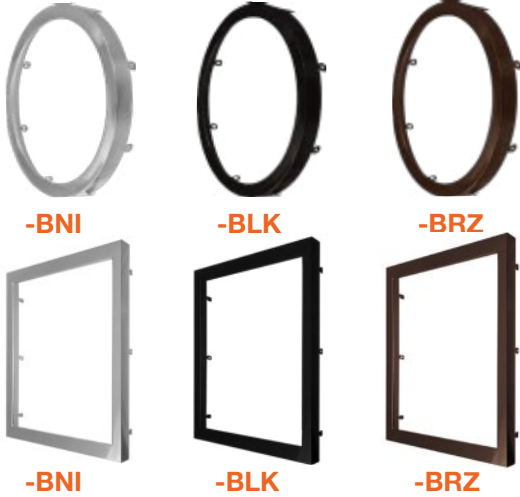

Optional Accessories (Order Separately)

Round Trims	Square Trims	Recessed Can Converter	Emergency Backup	Pendant Stem Mount
SLDSKR-5-TRIM-BLK 5" Round Black	SLDSKSQ-5-TRIM-BLK 5" Square Black	SLDSK-4CLIP 4" Recessed Can Converter for 5" fixtures	SLDSKR-7-EMB-UNV Surface mount pancake EMB	STM-JBX-6-WH 6" Stem Mount (Adjustable length) White Finish
SLDSKR-5-TRIM-BRZ 5" Round Bronze	SLDSKSQ-5-TRIM-BRZ 5" Square Bronze	SLDSK-7-6CLIP 6" Recessed Can Converter for 7" fixtures	SLDSKR-7-EMB-EMPTY-UNV Empty surface mount pancake EMB	STM-JBX-6-BLK 6" Stem Mount (Adjustable length) Black Finish
SLDSKR-5-TRIM-BNI 5" Round Brushed Nickel	SLDSKSQ-5-TRIM-BNI 5" Square Brushed Nickel	SLDSK-12-6CLIP 6" Recessed Can Converter for 12" fixtures	SLDSKR-12-EMB-UNV Surface mount pancake EMB	
SLDSKR-7-TRIM-BLK 7" Round Black	SLDSKSQ-7-TRIM-BLK 7" Square Black		SLDSKR-12-EMB-EMPTY-UNV Empty surface mount pancake EMB	
SLDSKR-7-TRIM-BRZ 7" Round Bronze	SLDSKSQ-7-TRIM-BRZ 7" Square Bronze		LED-EMB-25W-HV-2P For fixtures up to 25W	
SLDSKR-7-TRIM-BNI 7" Round Brushed Nickel	SLDSKSQ-7-TRIM-BNI 7" Square Brushed Nickel			
SLDSKR-12-TRIM-BLK 12" Round Black	SLDSKSQ-12-TRIM-BLK 12" Square Black			
SLDSKR-12-TRIM-BRZ 12" Round Bronze	SLDSKSQ-12-TRIM-BRZ 12" Square Bronze			
SLDSKR-12-TRIM-BNI 12" Round Brushed Nickel	SLDSKSQ-12-TRIM-BNI 12" Square Brushed Nickel			

Specs and model numbers are subject to change with or without notice.

FEATURES

DIMENSIONS

CLIP-ON TRIMS - 5" / 7" / 12"

ACCESSORIES

SLDSKR-7-EMB-UNV **SLDSKR-7-EMB-EMPTY-UNV**
SLDSKR-12-EMB-UNV **SLDSKR-12-EMB-EMPTY-UNV**