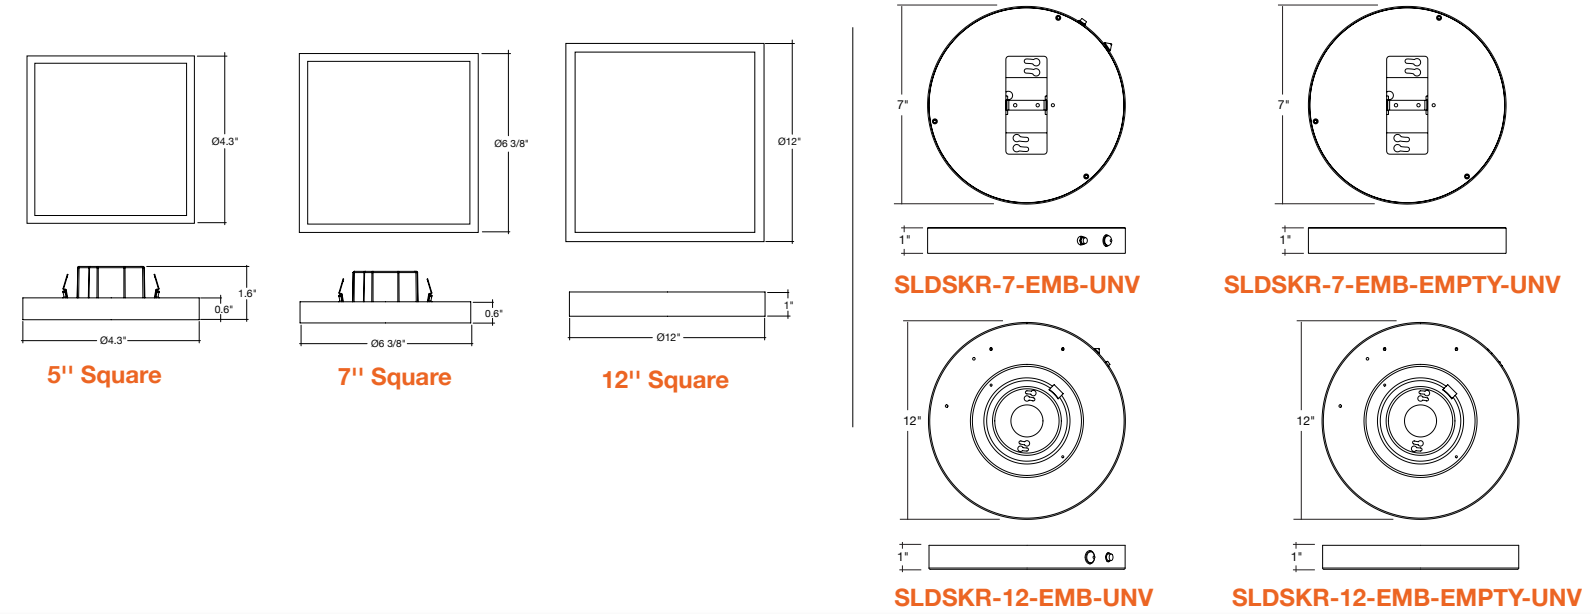

Optional Accessories (Order Separately)

Round Trims	Square Trims	Recessed Can Converter	Emergency Backup	Pendant Stem Mount
SLDSKR-5-TRIM-BLK 5" Round Black	SLDSKSQ-5-TRIM-BLK 5" Square Black	SLDSK-4CLIP 4" Recessed Can Converter for 5" fixtures	SLDSKR-7-EMB-UNV Surface mount pancake EMB	STM-JBX-6-WH 6" Stem Mount (Adjustable length) White Finish
SLDSKR-5-TRIM-BRZ 5" Round Bronze	SLDSKSQ-5-TRIM-BRZ 5" Square Bronze	SLDSK-7-6CLIP 6" Recessed Can Converter for 7" fixtures	SLDSKR-7-EMB-EMPTY-UNV Empty surface mount pancake EMB	STM-JBX-6-BLK 6" Stem Mount (Adjustable length) Black Finish
SLDSKR-5-TRIM-BNI 5" Round Brushed Nickel	SLDSKSQ-5-TRIM-BNI 5" Square Brushed Nickel	SLDSK-12-6CLIP 6" Recessed Can Converter for 12" fixtures	SLDSKR-12-EMB-UNV Surface mount pancake EMB	
SLDSKR-7-TRIM-BLK 7" Round Black	SLDSKSQ-7-TRIM-BLK 7" Square Black		SLDSKR-12-EMB-EMPTY-UNV Empty surface mount pancake EMB	
SLDSKR-7-TRIM-BRZ 7" Round Bronze	SLDSKSQ-7-TRIM-BRZ 7" Square Bronze		LED-EMB-25W-HV-2P For fixtures up to 25W	
SLDSKR-7-TRIM-BNI 7" Round Brushed Nickel	SLDSKSQ-7-TRIM-BNI 7" Square Brushed Nickel			
SLDSKR-12-TRIM-BLK 12" Round Black	SLDSKSQ-12-TRIM-BLK 12" Square Black			
SLDSKR-12-TRIM-BRZ 12" Round Bronze	SLDSKSQ-12-TRIM-BRZ 12" Square Bronze			
SLDSKR-12-TRIM-BNI 12" Round Brushed Nickel	SLDSKSQ-12-TRIM-BNI 12" Square Brushed Nickel			

Specs and model numbers are subject to change with or without notice.

FEATURES

DIMENSIONS

CLIP-ON TRIMS - 5" / 7" / 12"

ACCESSORIES

SLDSKR-7-EMB-UNV **SLDSKR-7-EMB-EMPTY-UNV**
SLDSKR-12-EMB-UNV **SLDSKR-12-EMB-EMPTY-UNV**