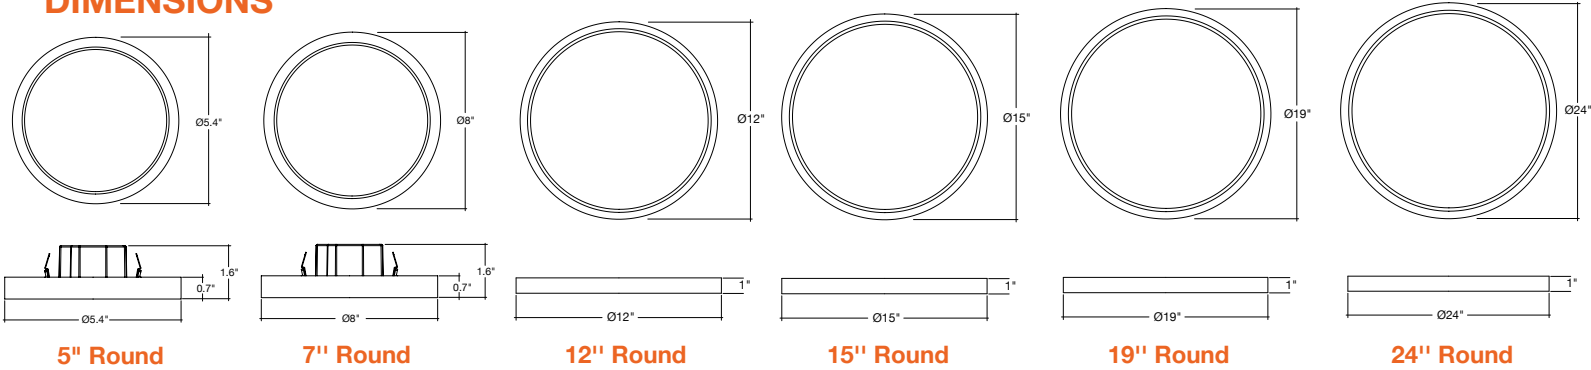

Optional Accessories (Order Separately)

Round Trims	Square Trims	Recessed Can Converter	Emergency Backup	Pendant Stem Mount
SLDSKR-5-TRIM-BLK 5" Round Black	SLDSKSQ-5-TRIM-BLK 5" Square Black	SLDSK-4CLIP 4" Recessed Can Converter for 5" fixtures	SLDSKR-7-EMB-UNV Surface mount pancake EMB	STM-JBX-6-WH 6" Stem Mount (Adjustable length) White Finish
SLDSKR-5-TRIM-BRZ 5" Round Bronze	SLDSKSQ-5-TRIM-BRZ 5" Square Bronze	SLDSK-7-6CLIP 6" Recessed Can Converter for 7" fixtures	SLDSKR-7-EMB-EMPTY-UNV Empty surface mount pancake EMB	STM-JBX-6-BLK 6" Stem Mount (Adjustable length) Black Finish
SLDSKR-5-TRIM-BNI 5" Round Brushed Nickel	SLDSKSQ-5-TRIM-BNI 5" Square Brushed Nickel	SLDSK-12-6CLIP 6" Recessed Can Converter for 12" fixtures	SLDSKR-12-EMB-UNV Surface mount pancake EMB	
SLDSKR-7-TRIM-BLK 7" Round Black	SLDSKSQ-7-TRIM-BLK 7" Square Black		SLDSKR-12-EMB-EMPTY-UNV Empty surface mount pancake EMB	
SLDSKR-7-TRIM-BRZ 7" Round Bronze	SLDSKSQ-7-TRIM-BRZ 7" Square Bronze		LED-EMB-25W-HV-2P For fixtures up to 25W	
SLDSKR-7-TRIM-BNI 7" Round Brushed Nickel	SLDSKSQ-7-TRIM-BNI 7" Square Brushed Nickel			
SLDSKR-12-TRIM-BLK 12" Round Black	SLDSKSQ-12-TRIM-BLK 12" Square Black			
SLDSKR-12-TRIM-BRZ 12" Round Bronze	SLDSKSQ-12-TRIM-BRZ 12" Square Bronze			
SLDSKR-12-TRIM-BNI 12" Round Brushed Nickel	SLDSKSQ-12-TRIM-BNI 12" Square Brushed Nickel			

Specs and model numbers are subject to change with or without notice.

FEATURES

DIMENSIONS

CLIP-ON TRIMS - 5" / 7" / 12"

ACCESSORIES

SLDSKR-7-EMB-UNV **SLDSKR-7-EMB-EMPTY-UNV**
SLDSKR-12-EMB-UNV **SLDSKR-12-EMB-EMPTY-UNV**