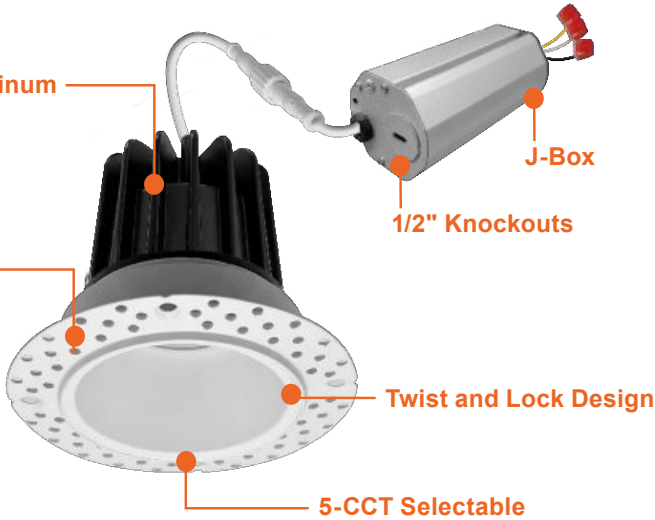

2" LED Downlights: Trimless-Line

5-CCT Selectable

FEATURES

Diecast Aluminum Heatsink

Trimless Mud Frame

Round