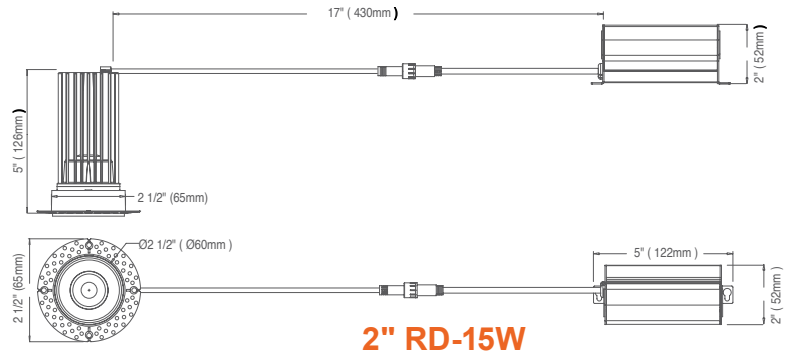

### FEATURES

Diecast Aluminum Heatsink

Trimless Mud Frame

Round

Square

### DIMENSIONS