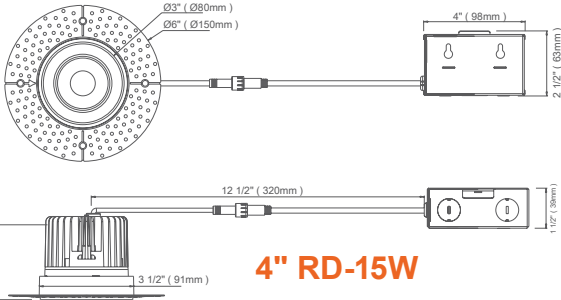

### FEATURES

Diecast Aluminum Heatsink

Trimless Mud Frame

Round

Square

### DIMENSIONS