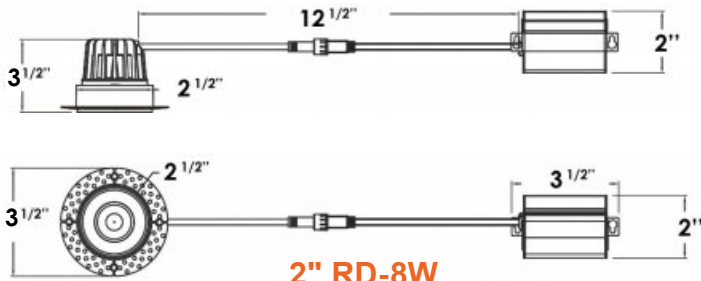

### FEATURES

Diecast Aluminum Heatsink

Trimless Mud Frame

Round

Square

### DIMENSIONS