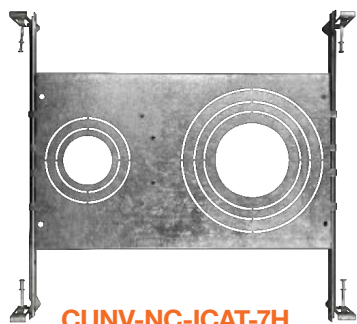

2" LED Downlights: Trimless-Line

5-CCT Selectable

CUNV-NC-ICAT-7H
Universal Pre-Mounting Plate
13 7/8" x 15 1/8"