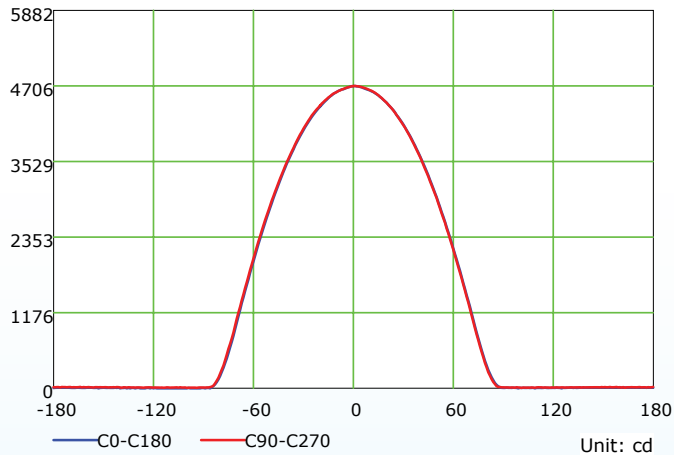

150W

Luminous Intensity Distribution Curve

240W

Luminous Intensity Distribution Curve