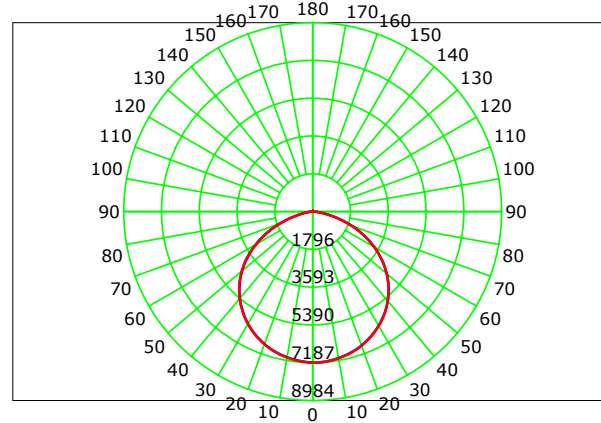

150W

Luminous Intensity Distribution Curve

240W

Luminous Intensity Distribution Curve