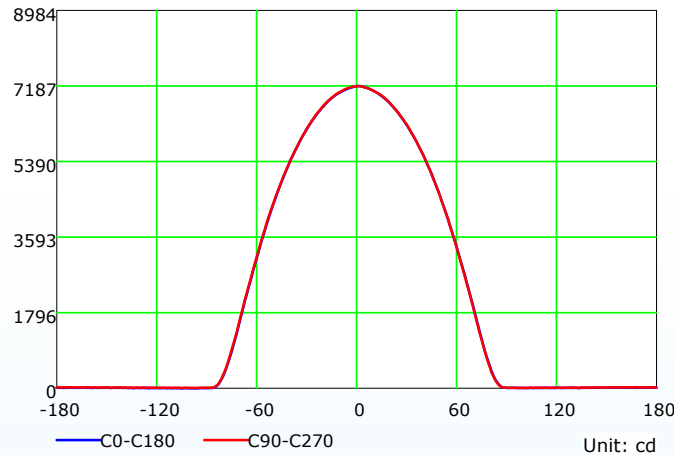

150W

Luminous Intensity Distribution Curve

240W

Luminous Intensity Distribution Curve