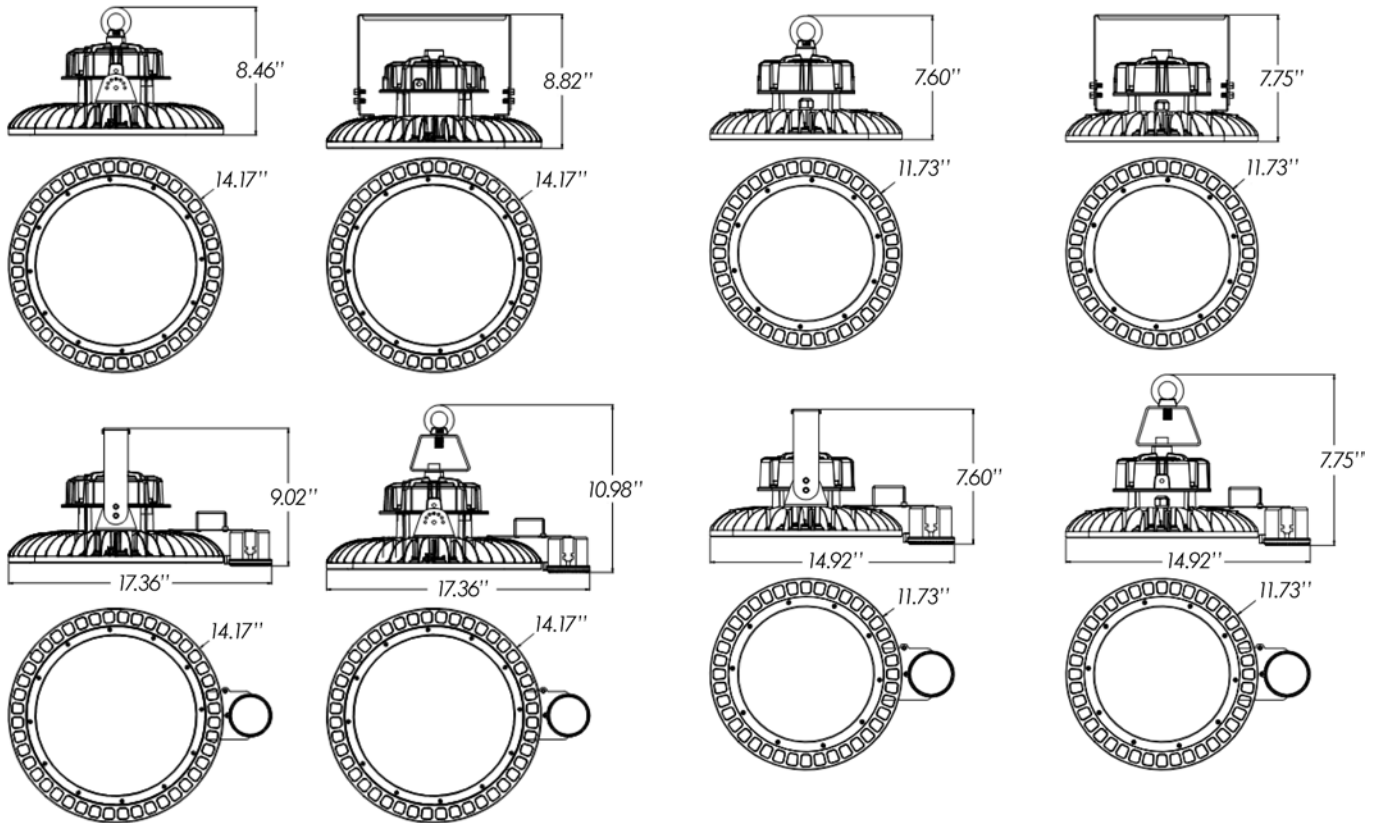

DIMENSIONS

240W

100/150W

ACCESSORIES

Acrylic Bottom Cover (90°)
(RHB-100/150-ACR-BC
RHB-240-ACR-BC)

Acrylic Reflector (90°)
(RHB-100/150-ACR-RF
& RHB-240-ACR-RF)

Aluminum Reflector (90°)
(RHB-100/150-ALM-RF-90
RHB-240-ALM-RF-90)

Integrated Heatsink

Aluminum heatsink integrated into fixture body

Fully Waterproof

IP67-rated enclosure can be used outdoors or hosed down for cleaning

PHOTOMETRICS

100W

Luminous Intensity Distribution Curve