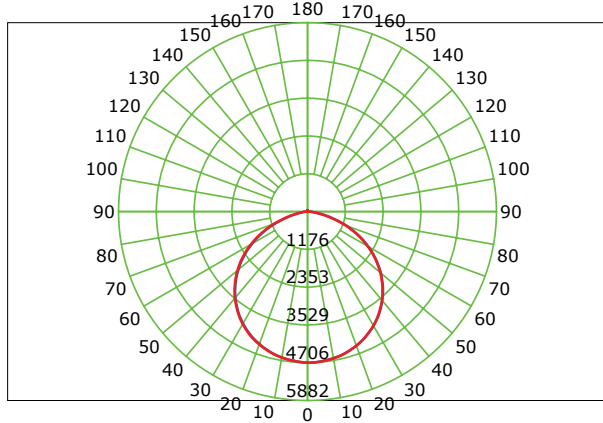

150W

Luminous Intensity Distribution Curve

240W

Luminous Intensity Distribution Curve