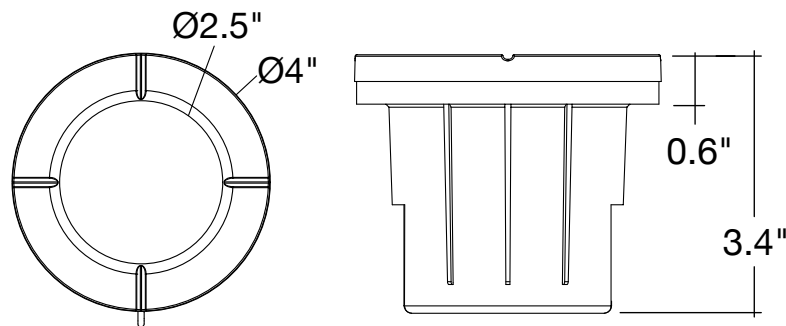

DIMENSIONS

ACCESSORIES

WMT-LV-150W-SS
WMT-LV-300W-SS
WMT-LV-600W-SS

Model	Voltage	Watts	Lumens	Color
LED-IGL-FL-5W-RGB+5CCT-ALM-BZ-LV	12-24V AC/DC	5w	350	27/30/40/50k+RGB
LED-IGL-FL-5W-RGB+5CCT-ALM-BL-LV	12-24V AC/DC	5w	350	27/30/40/50k+RGB