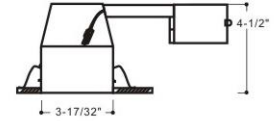

3" 4" & 6" Dedicated LED Recess Can

(Short Can)

LED PLUG
FOR RECESS CAN KIT
COMPLETE TO
TITLE 24

* IC RATED & NON - IC TYPE

R3RMLD

R3NCLED

#R4RMLD-IC

#R4NCLED-IC

#R6RMLD-IC

#R6NCLED-IC

R6RMSLED-IC/6PK

R6NCSLED-IC/6PK

Features:

- New Construction & Remodel Housing
- Non - IC Type 3", 4"&6" IC Rated*
- Brackets Come With Pre-installed Nails
- Adjustable Bracket For Easy Installation With Various Beam Widths
- Includes Standard LED Plug (Not a screw in can)

Specifications:

Model#	6Pcs Box UPC	1Pc UPC	Application	Can Size
R3NCLED-/6P	793573-74919-2	793573-74927-7	New Construction	3"
R4NCLED-IC/6P	793573-74834-8	793573-74842-3	New Construction	4"
R6NCLED-IC/6P	793573-74835-5	793573-74843-0	New Construction	6"
R6NCSLED-IC/6P	680596-58267-0	680596-58265-6	New Construction Short Can	6"
R3RMLD-/6P	793573-74920-8	793573-74928-4	Remodel	3"
R4RMLD-IC/6P	793573-74836-2	793573-74844-7	Remodel	4"
R6RMLD-IC/6P	793573-74837-9	793573-74845-4	Remodel	6"
R6RMSLED-IC/6P	680596-58268-7	680596-58266-3	Remodel Short Can	6"