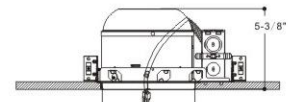

3" 4" & 6" Dedicated LED Recess Can

(Short Can)

LED PLUG
FOR RECESS CAN KIT
COMPLETE TO
TITLE 24

* IC RATED & NON - IC TYPE

R3RMLD

R3NCLED

#R4RMLD-IC

#R4NCLED-IC

#R6RMLD-IC

#R6NCLED-IC

R6RMSLED-IC/6PK

R6NCSLED-IC/6PK

Features:

- New Construction & Remodel Housing
- Non - IC Type 3", 4"&6" IC Rated*
- Brackets Come With Pre-installed Nails
- Adjustable Bracket For Easy Installation With Various Beam Widths
- Includes Standard LED Plug (Not a screw in can)

Specifications:

Model#	6Pcs Box UPC	1Pc UPC	Application	Can Size
R3NCLED-/6P	793573-74919-2	793573-74927-7	New Construction	3"
R4NCLED-IC/6P	793573-74834-8	793573-74842-3	New Construction	4"
R6NCLED-IC/6P	793573-74835-5	793573-74843-0	New Construction	6"
R6NCSLED-IC/6P	680596-58267-0	680596-58265-6	New Construction Short Can	6"
R3RMLD-/6P	793573-74920-8	793573-74928-4	Remodel	3"
R4RMLD-IC/6P	793573-74836-2	793573-74844-7	Remodel	4"
R6RMLD-IC/6P	793573-74837-9	793573-74845-4	Remodel	6"
R6RMSLED-IC/6P	680596-58268-7	680596-58266-3	Remodel Short Can	6"