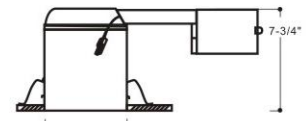

3" 4" & 6" Dedicated LED Recess Can

(Short Can)

LED PLUG
FOR RECESS CAN KIT
COMPLETE TO
TITLE 24

* IC RATED & NON - IC TYPE

R3RMLD

R3NCLED

#R4RMLD-IC

#R4NCLED-IC

#R6RMLD-IC

#R6NCLED-IC

R6RMSLED-IC/6PK

R6NCSLED-IC/6PK

Features:

- New Construction & Remodel Housing
- Non - IC Type 3", 4"&6" IC Rated*
- Brackets Come With Pre-installed Nails
- Adjustable Bracket For Easy Installation With Various Beam Widths
- Includes Standard LED Plug (Not a screw in can)

Specifications:

Model#	6Pcs Box UPC	1Pc UPC	Application	Can Size
R3NCLED-/6P	793573-74919-2	793573-74927-7	New Construction	3"
R4NCLED-IC/6P	793573-74834-8	793573-74842-3	New Construction	4"
R6NCLED-IC/6P	793573-74835-5	793573-74843-0	New Construction	6"
R6NCSLED-IC/6P	680596-58267-0	680596-58265-6	New Construction Short Can	6"
R3RMLD-/6P	793573-74920-8	793573-74928-4	Remodel	3"
R4RMLD-IC/6P	793573-74836-2	793573-74844-7	Remodel	4"
R6RMLD-IC/6P	793573-74837-9	793573-74845-4	Remodel	6"
R6RMSLED-IC/6P	680596-58268-7	680596-58266-3	Remodel Short Can	6"