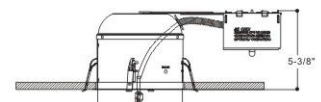

3" 4" & 6" Dedicated LED Recess Can

(Short Can)

LED PLUG
FOR RECESS CAN KIT
COMPLETE TO
TITLE 24

* IC RATED & NON - IC TYPE

R3RMLD

R3NCLED

#R4RMLD-IC

#R4NCLED-IC

#R6RMLD-IC

#R6NCLED-IC

R6RMSLED-IC/6PK

R6NCSLED-IC/6PK

Features:

- New Construction & Remodel Housing
- Non - IC Type 3", 4"&6" IC Rated*
- Brackets Come With Pre-installed Nails
- Adjustable Bracket For Easy Installation With Various Beam Widths
- Includes Standard LED Plug (Not a screw in can)

Specifications:

Model#	6Pcs Box UPC	1Pc UPC	Application	Can Size
R3NCLED-/6P	793573-74919-2	793573-74927-7	New Construction	3"
R4NCLED-IC/6P	793573-74834-8	793573-74842-3	New Construction	4"
R6NCLED-IC/6P	793573-74835-5	793573-74843-0	New Construction	6"
R6NCSLED-IC/6P	680596-58267-0	680596-58265-6	New Construction Short Can	6"
R3RMLD-/6P	793573-74920-8	793573-74928-4	Remodel	3"
R4RMLD-IC/6P	793573-74836-2	793573-74844-7	Remodel	4"
R6RMLD-IC/6P	793573-74837-9	793573-74845-4	Remodel	6"
R6RMSLED-IC/6P	680596-58268-7	680596-58266-3	Remodel Short Can	6"