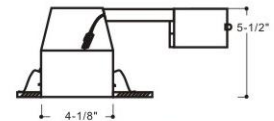

3" 4" & 6" Dedicated LED Recess Can

(Short Can)

LED PLUG
FOR RECESS CAN KIT
COMPLETE TO
TITLE 24

* IC RATED & NON - IC TYPE

R3RMLD

R3NCLED

#R4RMLD-IC

#R4NCLED-IC

Specifications:

Model#	6Pcs Box UPC	1Pc UPC	Application	Can Size
R3NCLED-/6P	793573-74919-2	793573-74927-7	New Construction	3"
R4NCLED-IC/6P	793573-74834-8	793573-74842-3	New Construction	4"
R6NCLED-IC/6P	793573-74835-5	793573-74843-0	New Construction	6"
R6NCSLED-IC/6P	680596-58267-0	680596-58265-6	New Construction Short Can	6"
R3RMLD-/6P	793573-74920-8	793573-74928-4	Remodel	3"
R4RMLD-IC/6P	793573-74836-2	793573-74844-7	Remodel	4"
R6RMLD-IC/6P	793573-74837-9	793573-74845-4	Remodel	6"
R6RMSLED-IC/6P	680596-58268-7	680596-58266-3	Remodel Short Can	6"