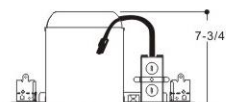

3" 4" & 6" Dedicated LED Recess Can

(Short Can)

LED PLUG
FOR RECESS CAN KIT
COMPLETE TO
TITLE 24

* IC RATED & NON - IC TYPE

R3RMLD

R3NCLED

#R4RMLD-IC

#R4NCLED-IC

#R6RMLD-IC

#R6NCLED-IC

R6RMSLED-IC/6PK

R6NCSLED-IC/6PK

Features:

- New Construction & Remodel Housing
- Non - IC Type 3", 4"&6" IC Rated*
- Brackets Come With Pre-installed Nails
- Adjustable Bracket For Easy Installation With Various Beam Widths
- Includes Standard LED Plug (Not a screw in can)

Specifications:

Model#	6Pcs Box UPC	1Pc UPC	Application	Can Size
R3NCLED-/6P	793573-74919-2	793573-74927-7	New Construction	3"
R4NCLED-IC/6P	793573-74834-8	793573-74842-3	New Construction	4"
R6NCLED-IC/6P	793573-74835-5	793573-74843-0	New Construction	6"
R6NCSLED-IC/6P	680596-58267-0	680596-58265-6	New Construction Short Can	6"
R3RMLD-/6P	793573-74920-8	793573-74928-4	Remodel	3"
R4RMLD-IC/6P	793573-74836-2	793573-74844-7	Remodel	4"
R6RMLD-IC/6P	793573-74837-9	793573-74845-4	Remodel	6"
R6RMSLED-IC/6P	680596-58268-7	680596-58266-3	Remodel Short Can	6"