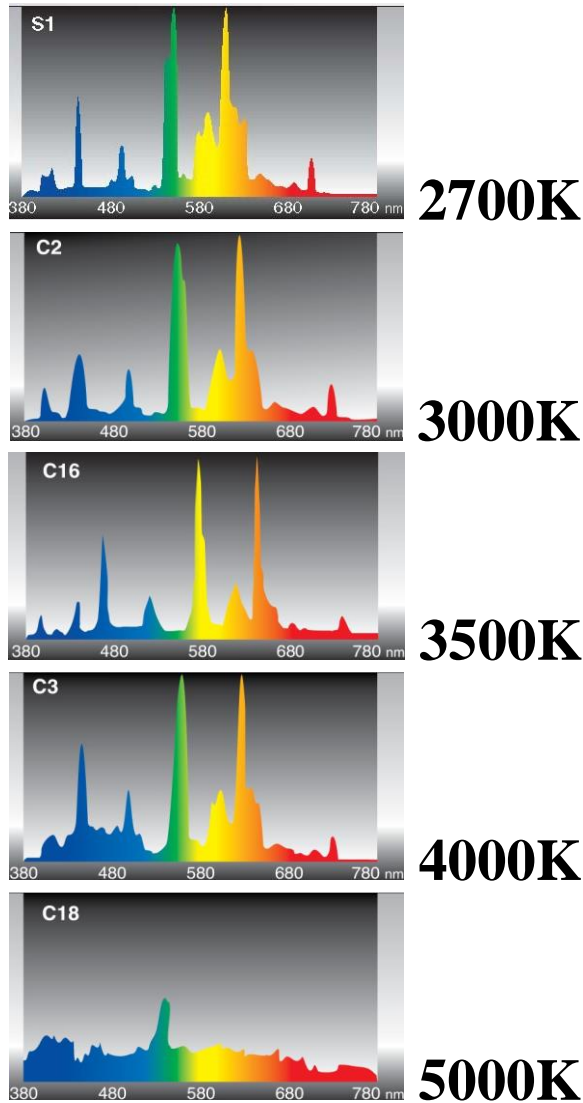

4" LED 5CCT Dual Lumen Downlight Gen4

Photometric Data

All parts of this document are ownership of LGI. All rights reserved. This document and the included information are provided without any responsibility deriving from mistakes or omissions. No parts can be cut, reproduced or used without written authorization. LGI maintains the right to change the included data without notice due to improvements of the products.

(877) 221-8182

(866) 611-2862 Fax

www.lgitek.com