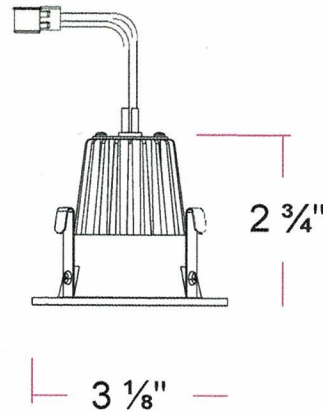

Product Name:

LSL-2"20030
 LSL-2"20040
 Smooth

Product Specification

Voltage/ Frequency: 120V AC/60Hz
 Power: 9W
 Lumens: 640lm
 CCT: 3000K / 4000K
 CRI: >90
 Dimmable: Yes

DIMENSIONS

Features

- White painted Diecast body is appropriate for heat dissipation.
- Oversized trim ring constructed from one-piece diecast.
- 3 Tension clips pre-installed on unit for easy installation.
- Suitable for Wet Locations
- Mercury Free

Product code	COLOR	COLOR TEMPERATURE	VOLTAGE	Wattage	Lumen	Luminous Efficiency
LSL-2"20030 9W/3000K/WH	WHITE	3000K	120V	9W	640lm	71lm/w
LSL-2"20040 9W/4000K/WH	WHITE	3000K	120V	9W	640lm	71lm/w