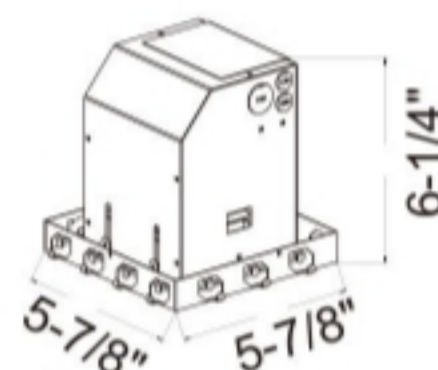

LED RECESSED COMBO 3

FLANGE TRIM / TRIMLESS OPTION

LS26-COMBO3-15W-FT

Lighting **SPOT26**

Bright up your life

TITAN DIVISION

DIMMABLE COB LED MODULE
 DRY LOCATION
 COB LED CHIP
OUTPUT POWER: 15W X 3
LUMEN: 1050-1200LM PER HEAD
COLOR TEMP: 3000K / 4000K
TRIAC DIMMING 120V
0-10V DIMMING 120/277V
BEAM ANGLE: 15 / 25 / 39 DEGREE

CRI>90
 IC RATED
 AIR TIGHT
 TITLE 24
 ETL CERTIFICATION

FLANGE TRIM

TRIMLESS

LED HEAD/ HOLDER

HOUSING DRIVER

BUTTERFLY BRACKET

CEILING CUT OUT DIMENSION

SIZE: 11-7/16" * 4-1/2"

LED RECESSED COMBO1 SPECIFICATION

SERIES	WATTAGE	BEAM ANGLE	CCT	DIM/ VOLTAGE	TRIM	HEAD COLOR	TRIM COLOR
LS26-COMBO1	15W	15D-15 DEGREE	3K-3000K	TRIAC/ UNV	FT-FLANGE TRIM	W-WHITE	WH-WHITE
LS26-COMBO2		25D-25 DEGREE	4K-4000K	0-10V UNV	TL-TRIMLESS	B-BLACK	BK-BLACK
LS26-COMBO3		39D-39 DEGREE					
LS26-COMBO4							