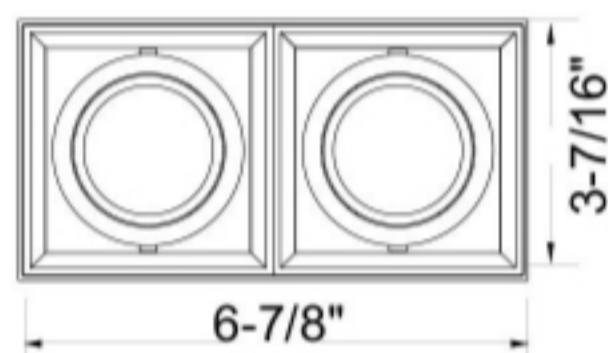

LED RECESSED COMBO 3

FLANGE TRIM / TRIMLESS OPTION

LS26-COMBO3-15W-FT

Lighting **SPOT26**

Bright up your life

TITAN DIVISION

DIMMABLE COB LED MODULE
 DRY LOCATION
 COB LED CHIP
OUTPUT POWER: 15W X 3
LUMEN: 1050-1200LM PER HEAD
COLOR TEMP: 3000K / 4000K
TRIAC DIMMING 120V
0-10V DIMMING 120/277V
BEAM ANGLE: 15 / 25 / 39 DEGREE

CRI>90
 IC RATED
 AIR TIGHT
 TITLE 24
 ETL CERTIFICATION

FLANGE TRIM

TRIMLESS

LED HEAD/ HOLDER

HOUSING DRIVER

BUTTERFLY BRACKET

CEILING CUT OUT DIMENSION

SIZE: 11-7/16" * 4-1/2"

LED RECESSED COMBO1 SPECIFICATION

SERIES	WATTAGE	BEAM ANGLE	CCT	DIM/ VOLTAGE	TRIM	HEAD COLOR	TRIM COLOR
LS26-COMBO1	15W	15D-15 DEGREE	3K-3000K	TRIAC/ UNV	FT-FLANGE TRIM	W-WHITE	WH-WHITE
LS26-COMBO2		25D-25 DEGREE	4K-4000K	0-10V UNV	TL-TRIMLESS	B-BLACK	BK-BLACK
LS26-COMBO3		39D-39 DEGREE					
LS26-COMBO4							