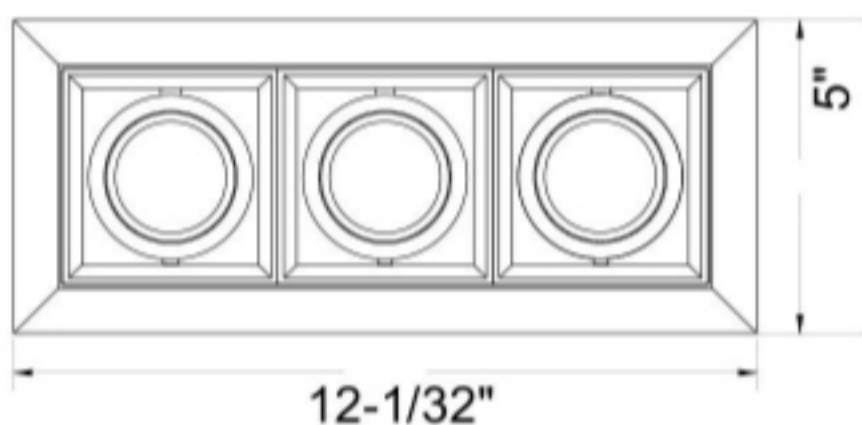

LED RECESSED COMBO 3

FLANGE TRIM / TRIMLESS OPTION

LS26-COMBO3-15W-FT

Lighting **SPOT26**

Bright up your life

TITAN DIVISION

DIMMABLE COB LED MODULE
 DRY LOCATION
 COB LED CHIP
OUTPUT POWER: 15W X 3
LUMEN: 1050-1200LM PER HEAD
COLOR TEMP: 3000K / 4000K
TRIAC DIMMING 120V
0-10V DIMMING 120/277V
BEAM ANGLE: 15 / 25 / 39 DEGREE

CRI>90
 IC RATED
 AIR TIGHT
 TITLE 24
 ETL CERTIFICATION

FLANGE TRIM

TRIMLESS

LED HEAD/ HOLDER

HOUSING DRIVER

BUTTERFLY BRACKET

CEILING CUT OUT DIMENSION

SIZE: 11-7/16" * 4-1/2"

LED RECESSED COMBO1 SPECIFICATION

SERIES	WATTAGE	BEAM ANGLE	CCT	DIM/ VOLTAGE	TRIM	HEAD COLOR	TRIM COLOR
LS26-COMBO1	15W	15D-15 DEGREE	3K-3000K	TRIAC/ UNV	FT-FLANGE TRIM	W-WHITE	WH-WHITE
LS26-COMBO2		25D-25 DEGREE	4K-4000K	0-10V UNV	TL-TRIMLESS	B-BLACK	BK-BLACK
LS26-COMBO3		39D-39 DEGREE					
LS26-COMBO4							