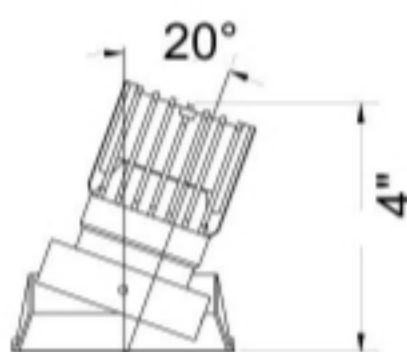

LED RECESSED COMBO 3

FLANGE TRIM / TRIMLESS OPTION

LS26-COMBO3-15W-FT

Lighting **SPOT26**

Bright up your life

TITAN DIVISION

DIMMABLE COB LED MODULE
 DRY LOCATION
 COB LED CHIP
OUTPUT POWER: 15W X 3
LUMEN: 1050-1200LM PER HEAD
COLOR TEMP: 3000K / 4000K
TRIAC DIMMING 120V
0-10V DIMMING 120/277V
BEAM ANGLE: 15 / 25 / 39 DEGREE

CRI>90
 IC RATED
 AIR TIGHT
 TITLE 24
 ETL CERTIFICATION

FLANGE TRIM

TRIMLESS

LED HEAD/ HOLDER

HOUSING DRIVER

BUTTERFLY BRACKET

CEILING CUT OUT DIMENSION

SIZE: 11-7/16" * 4-1/2"

LED RECESSED COMBO1 SPECIFICATION

SERIES	WATTAGE	BEAM ANGLE	CCT	DIM/ VOLTAGE	TRIM	HEAD COLOR	TRIM COLOR
LS26-COMBO1	15W	15D-15 DEGREE	3K-3000K	TRIAC/ UNV	FT-FLANGE TRIM	W-WHITE	WH-WHITE
LS26-COMBO2		25D-25 DEGREE	4K-4000K	0-10V UNV	TL-TRIMLESS	B-BLACK	BK-BLACK
LS26-COMBO3		39D-39 DEGREE					
LS26-COMBO4							