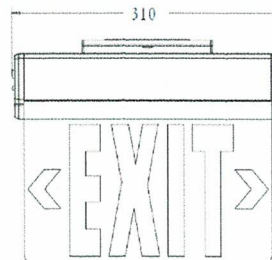

BATTERY:

- 3.6V long-life maintenance-free and rechargeable Ni-Cad battery on emergency (EM) units.
- Fully automatic solid-state, two-rate charger initiates battery charging to recharge a discharged battery in 24 hours.
- Internal solid-state transfer switch automatically connects the internal battery to LEDs for minimum 90minute emergency illumination
- LVD (Low Voltage Disconnection) prevents battery from deep discharge.