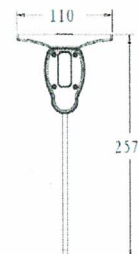

BATTERY:

- 3.6V long-life maintenance-free and rechargeable Ni-Cad battery on emergency (EM) units.
- Fully automatic solid-state, two-rate charger initiates battery charging to recharge a discharged battery in 24 hours.
- Internal solid-state transfer switch automatically connects the internal battery to LEDs for minimum 90minute emergency illumination
- LVD (Low Voltage Disconnection) prevents battery from deep discharge.