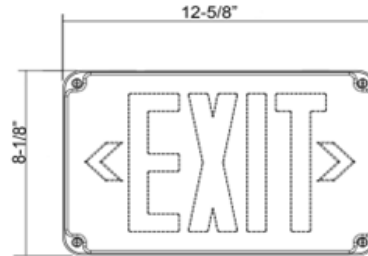

73453 - LED EXIT SIGN

GREEN LETTERS & LEDs, WHITE HOUSING

WET LOCATION

FEATURES:

- Flame Retardant, UV-stabilized corrosion & impact resistant
- Polycarbonate Housing Clear Polycarbonate Cover Enclosure resistant to corrosive atmospheres, non-hazardous dust environment, hose-down water spray or splashing water
- Universal canopy provides top, end or back mount convenience
- 2 Face Plates for Side or Top Installation
- Universal K/O Pattern on back plate for wall mount Engineering
- Grade Rubber Gasket
- Top and Side K/O's provided for conduit feed applications
- EZ Snap-out chevron directional indicators
- Meets UL924 for Wet Locations
- 3 Year Warranty
- Green LEDs

Part#	Housing Color	LED Color	Remote Capable	Voltage
73453	White	Green	No	120/277V

TECHNICAL SPECIFICATIONS:

Specifications:

Amperage Rating: 20.7mA@120V 8.9mA@277V
 Wattage Rating: 1.89W @ 120V 1.86W @ 277V
 Voltage Rating: 120/277
 Flammability Rating: UL94V-2