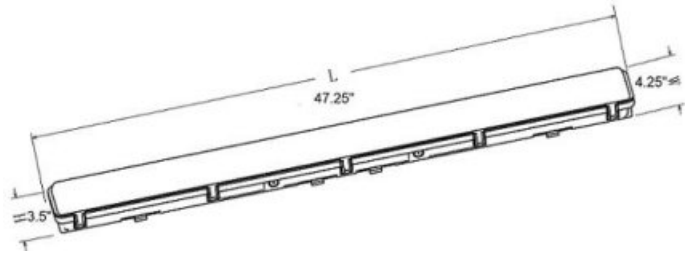

Product Dimension

Introducing the Vapor Tight: The LED Vapor Tight fixture, rated for wet locations, offers a durable and versatile lighting solution suitable for a wide range of indoor and outdoor environments. Its robust construction ensures durability and reliability, making it ideal for areas exposed to moisture, dust, and harsh weather conditions. With selectable wattage options of 3500W, 4000W, and 5000W, along with a luminous efficacy of 140 lumens per watt (lm/W), this fixture provides high-efficiency lighting that can be customized to meet specific brightness levels and energy consumption preferences. Whether used in parking garages, industrial facilities, car washes, or outdoor walkways, the Vapor Tight delivers reliable performance, energy efficiency, and versatility—making it an essential component of any lighting project.

Specification

Part No.	Power	Input Voltage	Luminous	Luminous Efficacy	CCT	Viewing Angle	Ra	PF	Warranty
VP-TPL3-4FT50W-TCP	30/40/50W	AC120-277V	7000lm	140lm/W	3500K	120°	>80	>0.9	5 Years
VP-TPL3-4FT50W-TCP-MS	30/40/50W		7000lm		4000K				
VP-TPL3-4FT50W-TCP-EM	30/40/50W		7000lm		5000K				