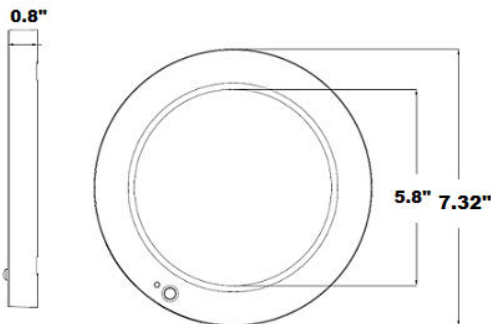

VERSA-SMD-R7-15W-3CCT-BMS

DESCRIPTION

The Versa Bi-Level Motion Sensor Disk Light by Rayco Lighting is a versatile and energy-efficient solution designed for modern lighting needs. Featuring a built-in motion sensor, this fixture offers bi-level dimming, automatically adjusting brightness based on occupancy to maximize energy savings. With 5CCT selectable technology (2700K, 3000K, 3500K, 4000K, and 5000K), it allows for customizable color temperatures to suit any environment. Fully dimmable, this disk light provides smooth lighting control, enhancing comfort and ambiance. It is also JA8 compliant, meeting California Title 24 energy efficiency standards for high-performance and sustainability. Ideal for hallways, closets, kitchens, and commercial spaces, the Versa Disk Light delivers reliable, flicker-free illumination with an ultra-slim, modern design that seamlessly blends into any ceiling.

FEATURES

- Bi-Level sensor switch
- Sleek and ultra thin profile
- 3 Motion sensor switch setting
- 5 CCT color temperture
- 120v input with 10w LED usage

DIMMING

Triac dimmable down to 10%. Compatible with most major brands of dimmers.

WARRANTY

3 years manufacturer warranty, consult factory for more details.

CONSTRUCTION

Composite material with polycarbonate lens

JUNCTION BOX

Surface mount installation in most 3.5" & 4" electrical boxes

LISTING

ETL Listed. California JA8. Title24.

● SIZE: 7.32" L.x 7.32" W. x 0.8" H.

● Nominal Wattage: 15w

● 950 Lumens (2700k)

● Beam angle: 110

● Lifetime: 50,000 Hrs+

● CRI 90

● Rated for Damp Locations

● ETL listed , CA Title24 Compliant