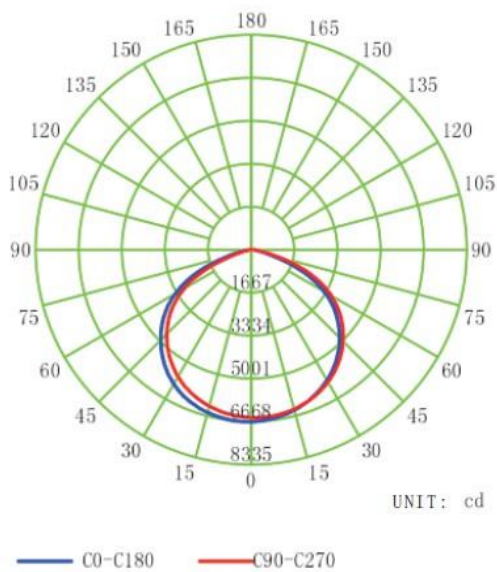

Specification

Model		RY-UFO-240W-110-H-3W3CCT	
Power		150W/200W/240W	
Lumens		21000/28000/33600 lm	
Metal Halide Equal		400W-1000W	
DLC #		S-8R7D64	
Input Voltage	110-277 Vac		
Beam Angle	110°		
Housing	Die-cast Aluminum Housing		
Dimming	0-10V		
Protecting Rating	IP65		
Power Factor	0.9+		
CCT	3000K-4000K-5000K Selectable		
CRI	80+		
Working Life	Lumen Maintenance over 70% @50,000+ hours		
Oper. Temperature	-40° F to 113° F (-40° C to 45° C)		

Dimensions

Watt and CCT Adjustable

Mounting Guide

Model NO		RY-UFO-240W-110-H-3W3CCT	
Recommended Installation Height		15-26 FT	

BLAZE UFO HIGH BAY

Package Information

Model NO		RY-UFO-240W-110-H-3W3CCT	
Power		150W/200W/240W	
QTY/Pack		1 PC	
Package Size		350x340x135mm 13.77"x13.38"x5.31"	
Package Weight		3.6kg/ 7.9 lbs	
Package CBM		0.016065	

Photometric Report

HY-UFO-150W-110-H-3W3CCT
LUMINOUS INTENSITY DISTRIBUTION DIAGRAM

VERTICAL EQUILUMINOUS CURVE