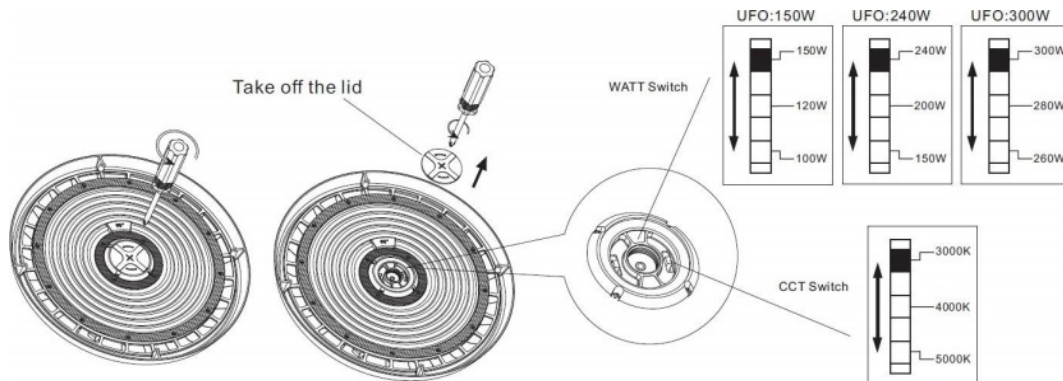

Specification

Model		RY-UFO-240W-110-H-3W3CCT	
Power		150W/200W/240W	
Lumens		21000/28000/33600 lm	
Metal Halide Equal		400W-1000W	
DLC #		S-8R7D64	
Input Voltage	110-277 Vac		
Beam Angle	110°		
Housing	Die-cast Aluminum Housing		
Dimming	0-10V		
Protecting Rating	IP65		
Power Factor	0.9+		
CCT	3000K-4000K-5000K Selectable		
CRI	80+		
Working Life	Lumen Maintenance over 70% @50,000+ hours		
Oper. Temperature	-40° F to 113° F (-40° C to 45° C)		

Sensor Feature

OPTION

Reflector

Motion Sensor

BLAZE UFO HIGH BAY

Ordering Guide

Company Code	Product Series	Wattage	H	3W	3CCT	Option
HY	UFO: UFO4 Series	240W 150W/200W/240W Adjustable	H: 100-277V HV: 240-480V	3 Watt Adjustable	3000K-4000K-5000K Selectable	MS: Motion Sensor

Dimensions

Watt and CCT Adjustable

Mounting Guide

Model NO		RY-UFO-240W-110-H-3W3CCT	
Recommended Installation Height		15-26 FT	

BLAZE UFO HIGH BAY

Package Information

Model NO		RY-UFO-240W-110-H-3W3CCT	
Power		150W/200W/240W	
QTY/Pack		1 PC	
Package Size		350x340x135mm 13.77"x13.38"x5.31"	
Package Weight		3.6kg/ 7.9 lbs	
Package CBM		0.016065	