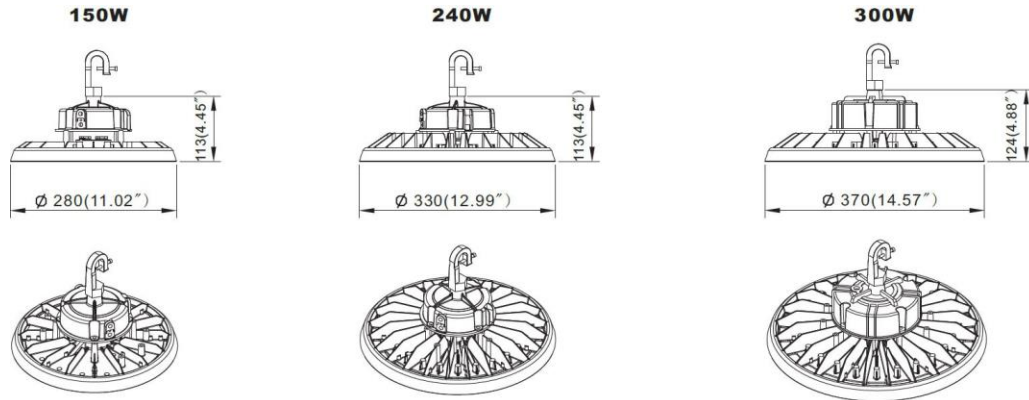

Specification

Model		RY-UFO-240W-110-H-3W3CCT	
Power		150W/200W/240W	
Lumens		21000/28000/33600 lm	
Metal Halide Equal		400W-1000W	
DLC #		S-8R7D64	
Input Voltage	110-277 Vac		
Beam Angle	110°		
Housing	Die-cast Aluminum Housing		
Dimming	0-10V		
Protecting Rating	IP65		
Power Factor	0.9+		
CCT	3000K-4000K-5000K Selectable		
CRI	80+		
Working Life	Lumen Maintenance over 70% @50,000+ hours		
Oper. Temperature	-40° F to 113° F (-40° C to 45° C)		

Sensor Feature

OPTION

Reflector

Motion Sensor

BLAZE UFO HIGH BAY

Ordering Guide

Company Code	Product Series	Wattage	H	3W	3CCT	Option
HY	UFO: UFO4 Series	240W 150W/200W/240W Adjustable	H: 100-277V HV: 240-480V	3 Watt Adjustable	3000K-4000K-5000K Selectable	MS: Motion Sensor

Dimensions

Watt and CCT Adjustable

Mounting Guide

Model NO		RY-UFO-240W-110-H-3W3CCT	
Recommended Installation Height		15-26 FT	

BLAZE UFO HIGH BAY

Package Information

Model NO		RY-UFO-240W-110-H-3W3CCT	
Power		150W/200W/240W	
QTY/Pack		1 PC	
Package Size		350x340x135mm 13.77"x13.38"x5.31"	
Package Weight		3.6kg/ 7.9 lbs	
Package CBM		0.016065	