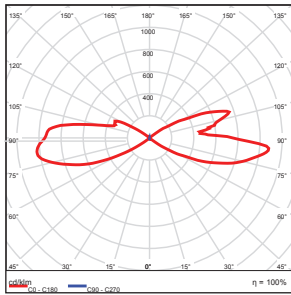

DWS - up/down Wall Sconce (10W)

Illuminance at a Distance			
	Center Beam fc	Beam Width	
17.0ft	0.02 fc	7.9 ft	12.8 ft
34.0ft	0.00 fc	15.8 ft	25.5 ft
51.0ft	0.00 fc	23.8 ft	38.3 ft
68.0ft	0.00 fc	31.7 ft	51.1 ft
85.0ft	0.00 fc	39.6 ft	63.8 ft
102.0ft	0.00 fc	47.5 ft	76.6 ft