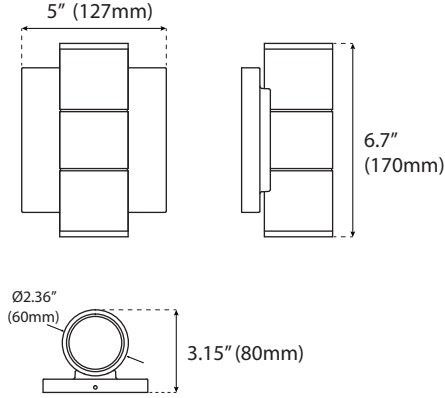

APPLICATIONS

- Security Lighting
- Accent Lighting
- Residential Lighting
- Outdoor Lighting
- Wall Lighting

WARRANTY

- 5 Year Warranty

SPECIFICATIONS

FXDWS - 10W

Weight: 1.54-lbs

PHOTOMETRICS CHART

DWS - up/down Wall Sconce (10W)

Illuminance at a Distance			
	Center Beam fc	Beam Width	
17.0ft	0.02 fc	7.9 ft	12.8 ft
34.0ft	0.00 fc	15.8 ft	25.5 ft
51.0ft	0.00 fc	23.8 ft	38.3 ft
68.0ft	0.00 fc	31.7 ft	51.1 ft
85.0ft	0.00 fc	39.6 ft	63.8 ft
102.0ft	0.00 fc	47.5 ft	76.6 ft

■ Vert. Spread: 26.2°
■ Horiz. Spread: 41.2°

ORDERING

Watts (W)	Ordering Code	Description	Color Temp (K)	Lumens (lm)	Equiv. Wattage (W)	Style	Beam Angle	Color	Voltage	Wet	ES
 <p>Up/Down Wall Sconce (Black)</p>											
10	7026	LED-FXDWS10/830/BK	3000K	700	90	Up/down Wall Sconce	38	Black	120V	•	•
10	7027	LED-FXDWS10/850/BK	5000K	700	90	Up/down Wall Sconce	38	Black	120V	•	•
 <p>Up/Down Wall Sconce (White)</p>											
10	7068	LED-FXDWS10/830/WH	3000K	700	90	Up/down Wall Sconce	38	White	120V	•	•
10	7069	LED-FXDWS10/850/WH	5000K	700	90	Up/down Wall Sconce	38	White	120V	•	•