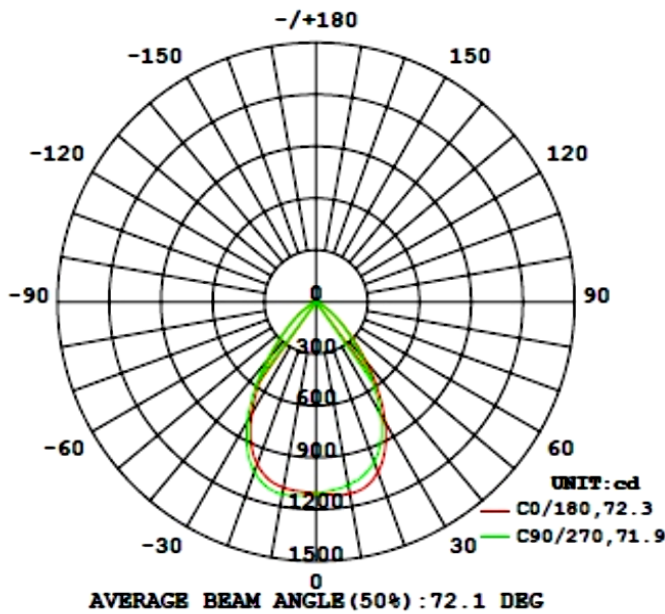

**PHOTOMETRY CHART:**

MODEL	WATTS	VOLTAGE	LUMENS	COLOR TEMP	FINISH
CRLC6-20W-30K-D	20W	120~277VAC	1600LM	3000K	HAZE
CRLC6-20W-40K-D	20W	120~277VAC	1640LM	4000K	HAZE
CRLC6-20W-50K-D	20W	120~277VAC	17200LM	5000K	HAZE
CRLC6-20W-30K-D-WH	20W	120~277VAC	1600LM	3000K	WHITE
CRLC6-20W-40K-D-WH	20W	120~277VAC	1640LM	4000K	WHITE
CRLC6-20W-50K-D-WH	20W	120~277VAC	17200LM	5000K	WHITE