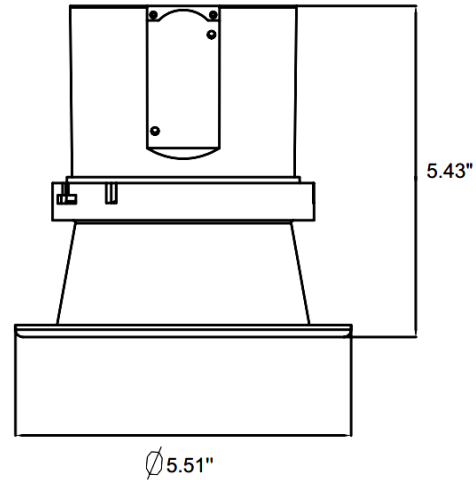

JOB NAME: \_\_\_\_\_

DATE: \_\_\_\_\_

TYPE: \_\_\_\_\_

**DIMENSIONS:**

**CRLC4-20W-30K-D CRLC4-20W-30K-D-WH**  
**CRLC4-20W-40K-D CRLC4-20W-40K-D-WH**  
**CRLC4-20W-50K-D CRLC4-20W-50K-D-WH**

**4" LED COMMERCIAL RECESSED LIGHT**