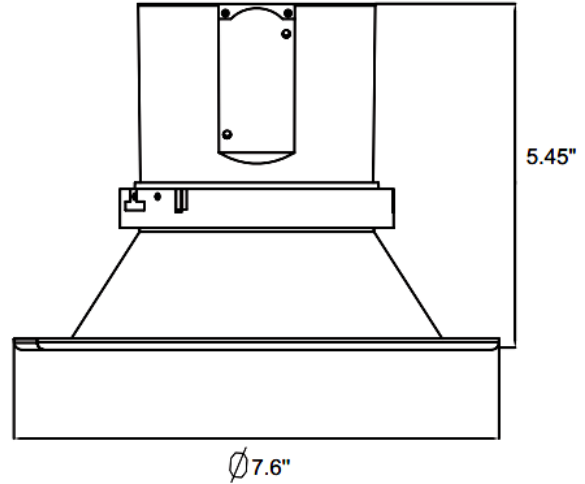

JOB NAME: \_\_\_\_\_

DATE: \_\_\_\_\_

TYPE: \_\_\_\_\_

**DIMENSIONS:**

- CRLC6-20W-30K-D    CRLC6-20W-30K-D-WH
- CRLC6-20W-40K-D    CRLC6-20W-40K-D-WH
- CRLC6-20W-50K-D    CRLC6-20W-50K-D-WH

**6" LED COMMERCIAL RECESSED LIGHT**