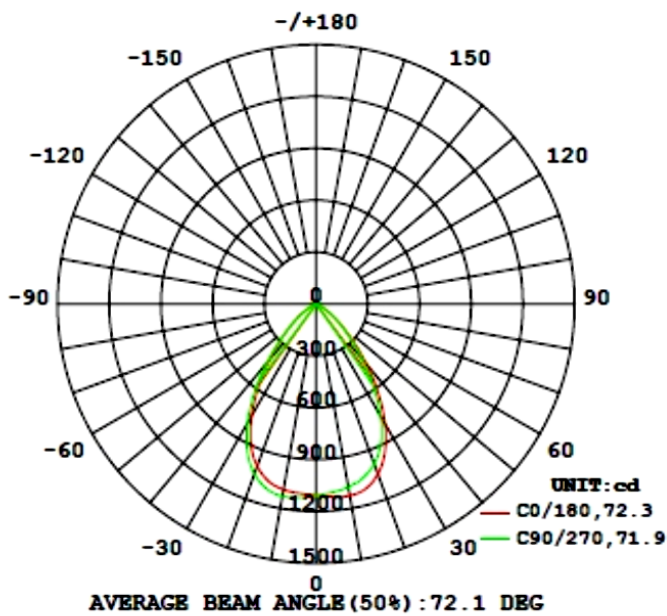

### PHOTOMETRY CHART:

MODEL	WATTS	VOLTAGE	LUMENS	COLOR TEMP	FINISH
CRLC8-20W-30K-D	20W	120~277VAC	1600LM	3000K	HAZE
CRLC8-20W-40K-D	20W	120~277VAC	1640LM	4000K	HAZE
CRLC8-20W-50K-D	20W	120~277VAC	17200LM	5000K	HAZE
CRLC8-20W-30K-D-WH	20W	120~277VAC	1600LM	3000K	WHITE
CRLC8-20W-40K-D-WH	20W	120~277VAC	1640LM	4000K	WHITE
CRLC8-20W-50K-D-WH	20W	120~277VAC	17200LM	5000K	WHITE