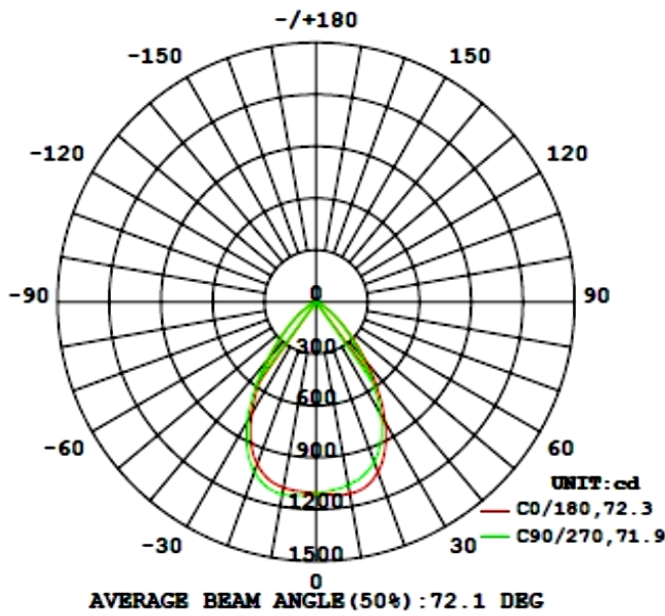

**PHOTOMETRY CHART:**

MODEL	WATTS	VOLTAGE	LUMENS	COLOR TEMP	FINISH
CRLC4-20W-30K-D	20W	120~277VAC	1600LM	3000K	HAZE
CRLC4-20W-40K-D	20W	120~277VAC	1640LM	4000K	HAZE
CRLC4-20W-50K-D	20W	120~277VAC	17200LM	5000K	HAZE
CRLC4-20W-30K-D-WH	20W	120~277VAC	1600LM	3000K	WHITE
CRLC4-20W-40K-D-WH	20W	120~277VAC	1640LM	4000K	WHITE
CRLC4-20W-50K-D-WH	20W	120~277VAC	17200LM	5000K	WHITE