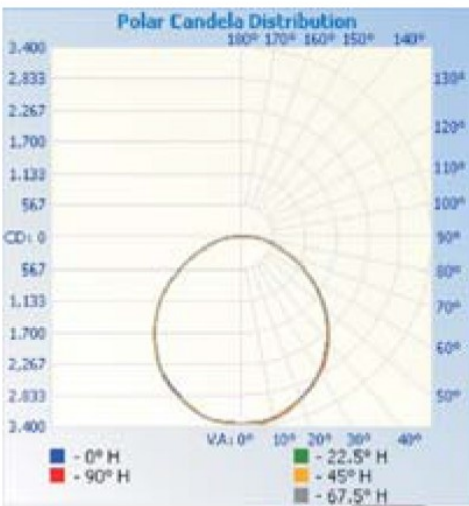

### DIMENSIONS:

14" x 14" x 4"

### LIGHTING SPECIFICATIONS:

- Dimmable: 0~10V dimmable
- LED type/brand: SMD 3030/ Philips Lumileds LEDs
- Total lumens: 7100lm and 7400lm
- Color temperature: 3000K / 4000K / 5000K
- Color rendering index: >80
- Beam angle: 120°

### WARRANTY: 5 years

JOB NAME: \_\_\_\_\_

DATE: \_\_\_\_\_

TYPE: \_\_\_\_\_

**CDL2-60CW**  
**CDL2-60NW**  
**CDL2-60WW**

MODEL	WATTS	VOLTAGE	LUMENS	COLOR TEMP
CDL2-60CW	60W	120~277V AC	7400 LM	5000K
CDL2-60NW	60W	120~277V AC	7100 LM	4000K
CDL2-60WW	60W	120~277V AC	7100 LM	3000K

**LED LOW PROFILE CANOPY**

**PHOTOMETRICS:**

PHOTOMETRIC DATA

ISOCANDELA DIAGRAM

ILLUMINANCE PLOTS

	Center Beam f.c.	Beam Width	
17.0ft	11.55 f.c.	48.3 ft	49.0 ft
34.0ft	2.89 f.c.	96.6 ft	98.1 ft
51.0ft	1.28 f.c.	144.9 ft	147.1 ft
68.0ft	0.72 f.c.	193.2 ft	196.1 ft
85.0ft	0.46 f.c.	241.5 ft	245.2 ft
102.0ft	0.32 f.c.	289.8 ft	294.2 ft