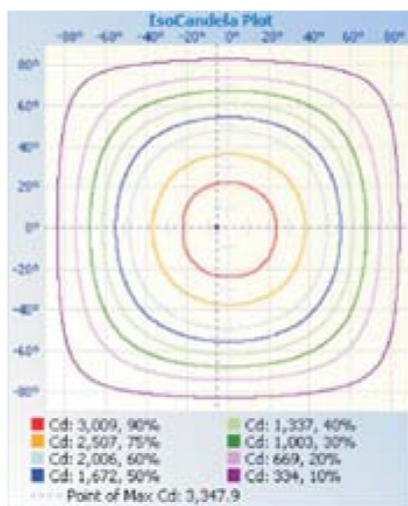

### DIMENSIONS:

14" x 14" x 4"

### LIGHTING SPECIFICATIONS:

- Dimmable: 0~10V dimmable
- LED type/brand: SMD 3030/ Philips Lumileds LEDs
- Total lumens: 7100lm and 7400lm
- Color temperature: 3000K / 4000K / 5000K
- Color rendering index: >80
- Beam angle: 120°

**LED LOW PROFILE CANOPY**

**PHOTOMETRICS:**

PHOTOMETRIC DATA

ISOCANDELA DIAGRAM

ILLUMINANCE PLOTS

	Center Beam f.c.	Beam Width	
17.0ft	11.55 f.c.	48.3 ft	49.0 ft
34.0ft	2.89 f.c.	96.6 ft	98.1 ft
51.0ft	1.28 f.c.	144.9 ft	147.1 ft
68.0ft	0.72 f.c.	193.2 ft	196.1 ft
85.0ft	0.46 f.c.	241.5 ft	245.2 ft
102.0ft	0.32 f.c.	289.8 ft	294.2 ft

Vert. Spread: 109.7°  
 Horiz. Spread: 110.5°