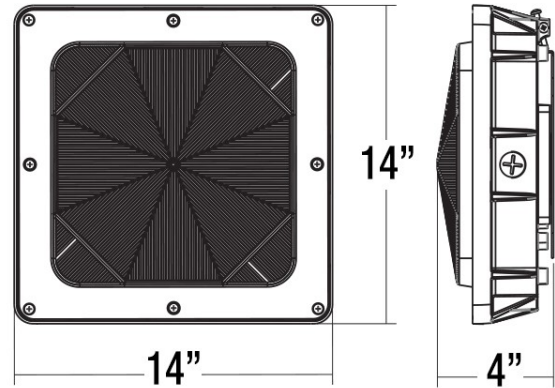

### DIMENSIONS:

14" x 14" x 4"

### LED LOW PROFILE CANOPY

Ideal for indoor parking lots, commercial buildings, schools, warehouses, retail centers, apartment complexes. Designed for 9 to 16-foot mounting heights.

**LED LOW PROFILE CANOPY**

**PHOTOMETRICS:**

PHOTOMETRIC DATA

ISOCANDELA DIAGRAM

ILLUMINANCE PLOTS

	Center Beam f.c.	Beam Width	
17.0ft	11.55 f.c.	48.3 ft	49.0 ft
34.0ft	2.89 f.c.	96.6 ft	98.1 ft
51.0ft	1.28 f.c.	144.9 ft	147.1 ft
68.0ft	0.72 f.c.	193.2 ft	196.1 ft
85.0ft	0.46 f.c.	241.5 ft	245.2 ft
102.0ft	0.32 f.c.	289.8 ft	294.2 ft