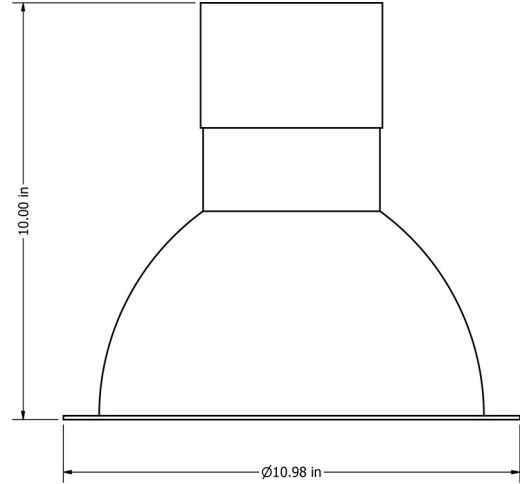

## CRL-TRM-10

### DIMENSIONS:

10"(H) x Ø10.98"(OD)

## LED Commercial Recessed Light (TRIM ONLY)

The 10-inch Trim for our line of Commercial Recessed Light fixtures pair with your choice of Light Engine and Driver units. We offer 18W, 27W, 40W and 54W light engine and driver units for this size trim. Great for retrofitting most manufacturers CFL, HID, Metal Halide and Incandescent fixtures with apertures of Ø10.1" ~ Ø10.7"