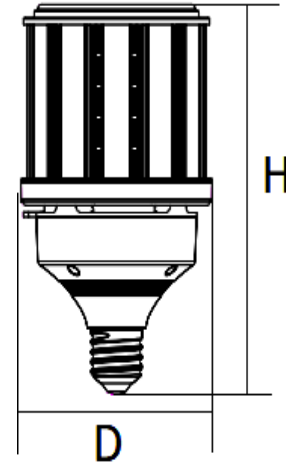

DIMENSIONS:

7.2"(L) x 3.6"(D)

Improved heat sink
LED on the bottom as well to provide 360° illumination

CL-HL-27W-50K-E26
CL-HL-27W-30K-E26

LED CORN LAMPS

Ideal for retrofitting existing HID highbay, shoebox, flood light or wall pack fixtures.

ELECTRICAL SPECIFICATIONS:

- Voltage: 120~277VAC, 50/60Hz
- Wattage: 27W
- Power factor: 0.90
- Efficacy: 130LM/W

HOUSING SPECIFICATIONS:

- Improved heat sink, No fan
- Led on the bottom as well to reach 360° beam angle
- Lamp plastic housing and Sealant pouring for whole driver
- Lamp plastic housing and Sealant pouring for whole driver
- Operating temperature: -4°F to 149°F
- Suitable for damp location

CERTIFICATIONS: UL,DLC

MODEL	WATTS	VOLTAGE	LUMENS	COLOR TEMP
CL-HL-27W-50K-E26	27W	120~277VAC	3510LM	5000K
CL-HL-27W-30K-E26	27W	120~277VAC	3510LM	3000K

E26-ENLARGER

MODEL	DESCRIPTION
E26-ENLARGER	ENLARGES E26 BULB TO BE USED IN E39 SOCKET