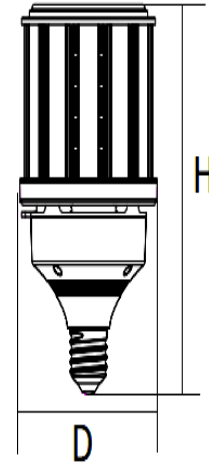

**DIMENSIONS:**

10"(L) x 3.6"(D)

**CL-HL-45W-50K-E39**  
**CL-HL-45W-30K-E39**

**LED CORN LAMPS**

Ideal for retrofitting existing HID highbay, shoebox, flood light or wall pack fixtures.

**ELECTRICAL SPECIFICATIONS:**

- Voltage: 120~277VAC, 50/60Hz
- Wattage: 45W
- Power factor: 0.90
- Efficacy: 130LM/W

**HOUSING SPECIFICATIONS:**

- Improved heat sink, No fan
- Led on the bottom as well to reach 360° beam angle
- Lamp plastic housing and Sealant pouring for whole driver
- Lamp plastic housing and Sealant pouring for whole driver
- Operating temperature: -4°F to 149°F
- Suitable for damp location

**CERTIFICATIONS:** UL,DLC

MODEL	WATTS	VOLTAGE	LUMENS	COLOR TEMP
CL-HL-45W-50K-E39	45W	120~277VAC	5850LM	5000K
CL-HL-45W-30K-E39	45W	120~277VAC	5850LM	3000K

E39-REDUCER

MODEL	DESCRIPTION
E39-REDUCER	REDUCES E39 BULB TO BE USED IN E26 SOCKET

**LIGHTING SPECIFICATIONS:**

- Lamp Base: E39 Mogul Base
- Total lumens: 5850LM
- Color temperature: 5000K/3000K
- Color rendering index: >80
- Beam angle: 360°

**WARRANTY:** 5 years