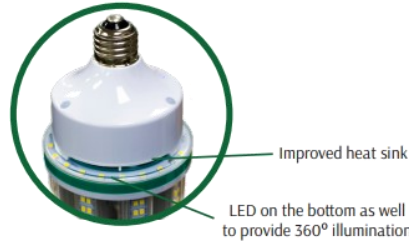

**DIMENSIONS:**

10"(L) x 3.6"(D)

**CL-HL-45W-50K-E39**  
**CL-HL-45W-30K-E39**

**LED CORN LAMPS**

Ideal for retrofitting existing HID highbay, shoebox, flood light or wall pack fixtures.

**ELECTRICAL SPECIFICATIONS:**

- Voltage: 120~277VAC, 50/60Hz
- Wattage: 45W
- Power factor: 0.90
- Efficacy: 130LM/W

**HOUSING SPECIFICATIONS:**

- Improved heat sink, No fan
- Led on the bottom as well to reach 360° beam angle
- Lamp plastic housing and Sealant pouring for whole driver
- Lamp plastic housing and Sealant pouring for whole driver
- Operating temperature: -4°F to 149°F
- Suitable for damp location

**LIGHTING SPECIFICATIONS:**

- Lamp Base: E39 Mogul Base
- Total lumens: 5850LM
- Color temperature: 5000K/3000K
- Color rendering index: >80
- Beam angle: 360°

**WARRANTY:** 5 years