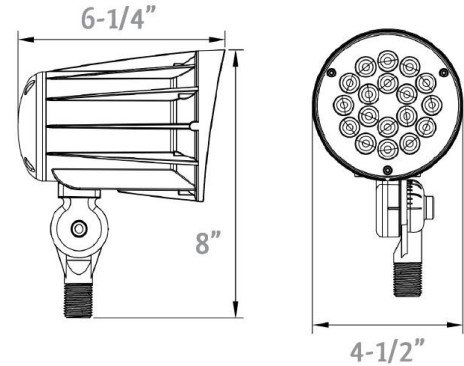

**DIMENSIONS:**

8"(H) x 6-1/4"(W) x 4-1/2"(D)

**FLV12-32W-50K**  
**FLV12-32W-30K**

**12V LED BULLET LANDSCAPE FLOOD LIGHT**

Ideal for general site lighting, alleys, loading docks, doorway, pathway and parking areas. Great for use with motion sensors or other instant on/off controls. Includes 8-1/2" spike.

**ELECTRICAL SPECIFICATIONS:**

- Voltage: 12VAC/DC
- Wattage: 32W
- Input current: 1A Max
- Power factor: >0.9
- Efficacy: 100LM/W

**HOUSING SPECIFICATIONS:**

- ADC 12 cast aluminum with powder coat finish (Dark Bronze)
- Silicon-filled wire nuts
- 8-1/2" Non-metallic spike
- 3ft. SPT-2 18AWG Lead wire
- Operating temperature: -40°F ~ 104°F
- Lifespan: 50000 Hrs.
- IP rating: IP65, Wet Locations