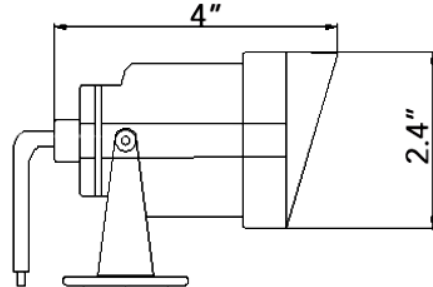

**ELECTRICAL SPECIFICATIONS:**

- Voltage: 12VAC/DC
- Wattage: 6W
- Power factor: >0.95
- Efficacy: 66LM/W/75LM/W

**HOUSING SPECIFICATIONS:**

- ADC 12 cast aluminum with powder coat (Bronze finish)
- 6-1/2" Aluminum spike
- 18" SJO 18/2 AWG Lead wire
- Operating temperature: -40°F ~ 104°F
- Lifespan: 50000 Hrs.
- IP rating: IP67, Wet Locations

**CERTIFICATIONS:**

**DIMENSIONS:**

4"(H) x 2.4"(D)

MODEL	WATTS	VOLTAGE	LUMENS	COLOR TEMP
LF12-6W-27K-KN	6W	12VAC/DC	400 LM	2700K
LF12-6W-30K-KN	6W	12VAC/DC	400 LM	3000K
LF12-6W-40K-KN	6W	12VAC/DC	450 LM	4000K
LF12-6W-50K-KN	6W	12VAC/DC	450 LM	5000K